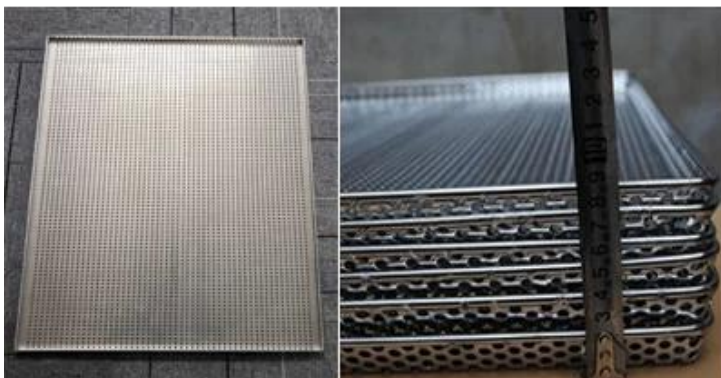

Фабрика фотографии