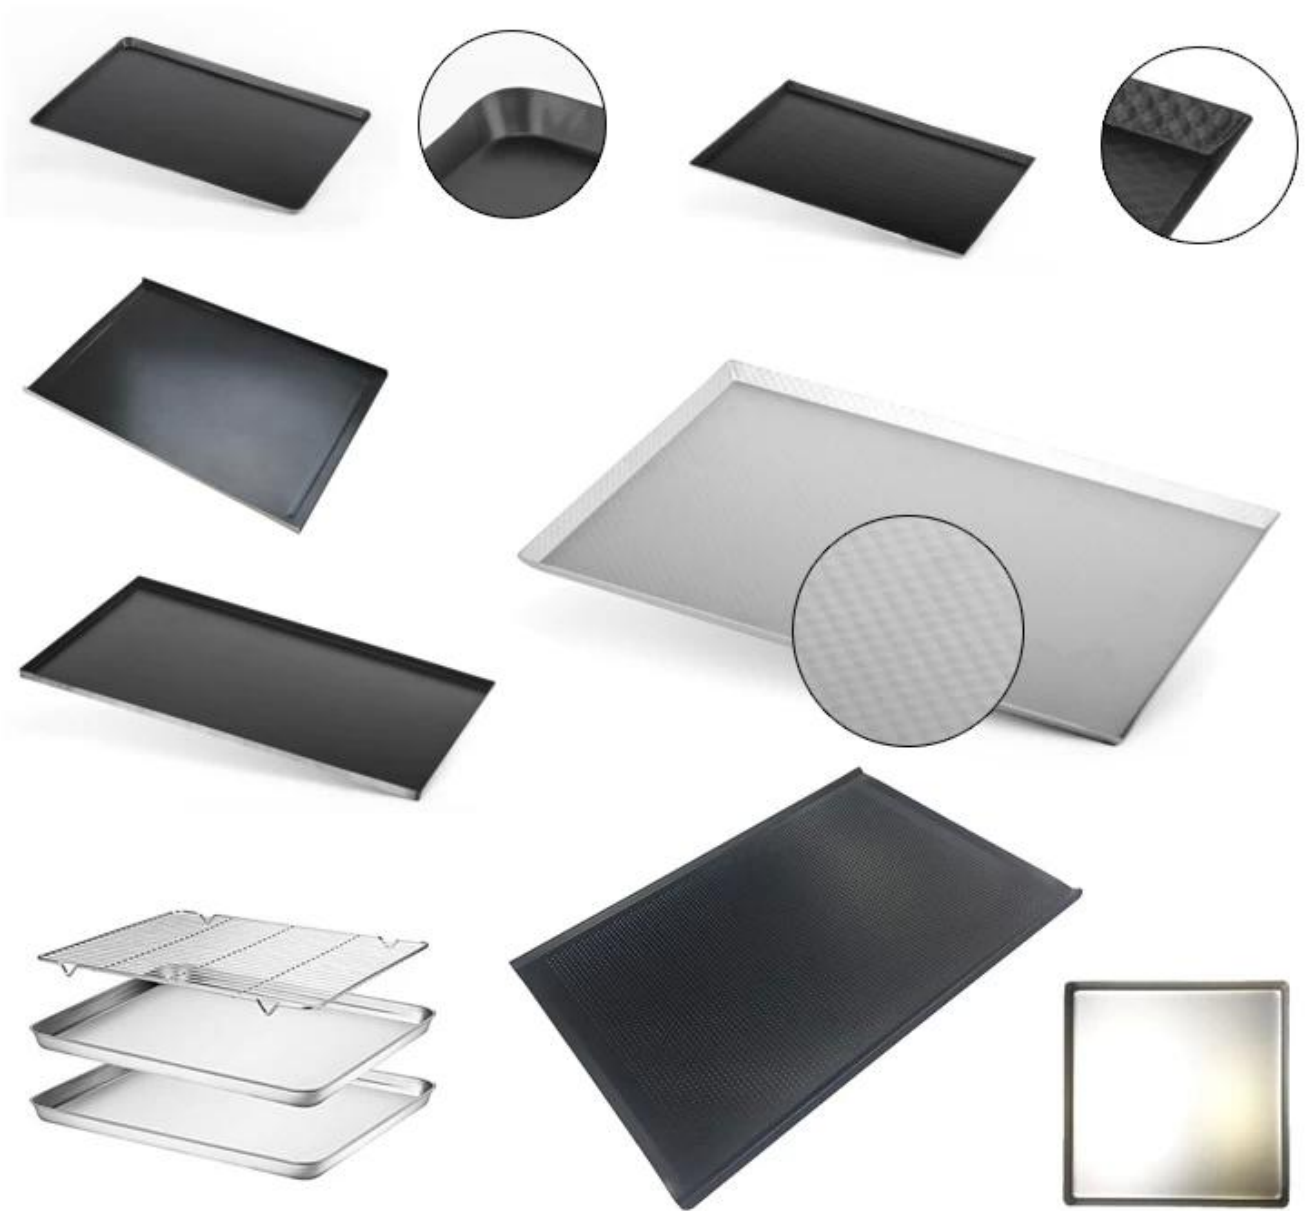

Фабрика фотографии