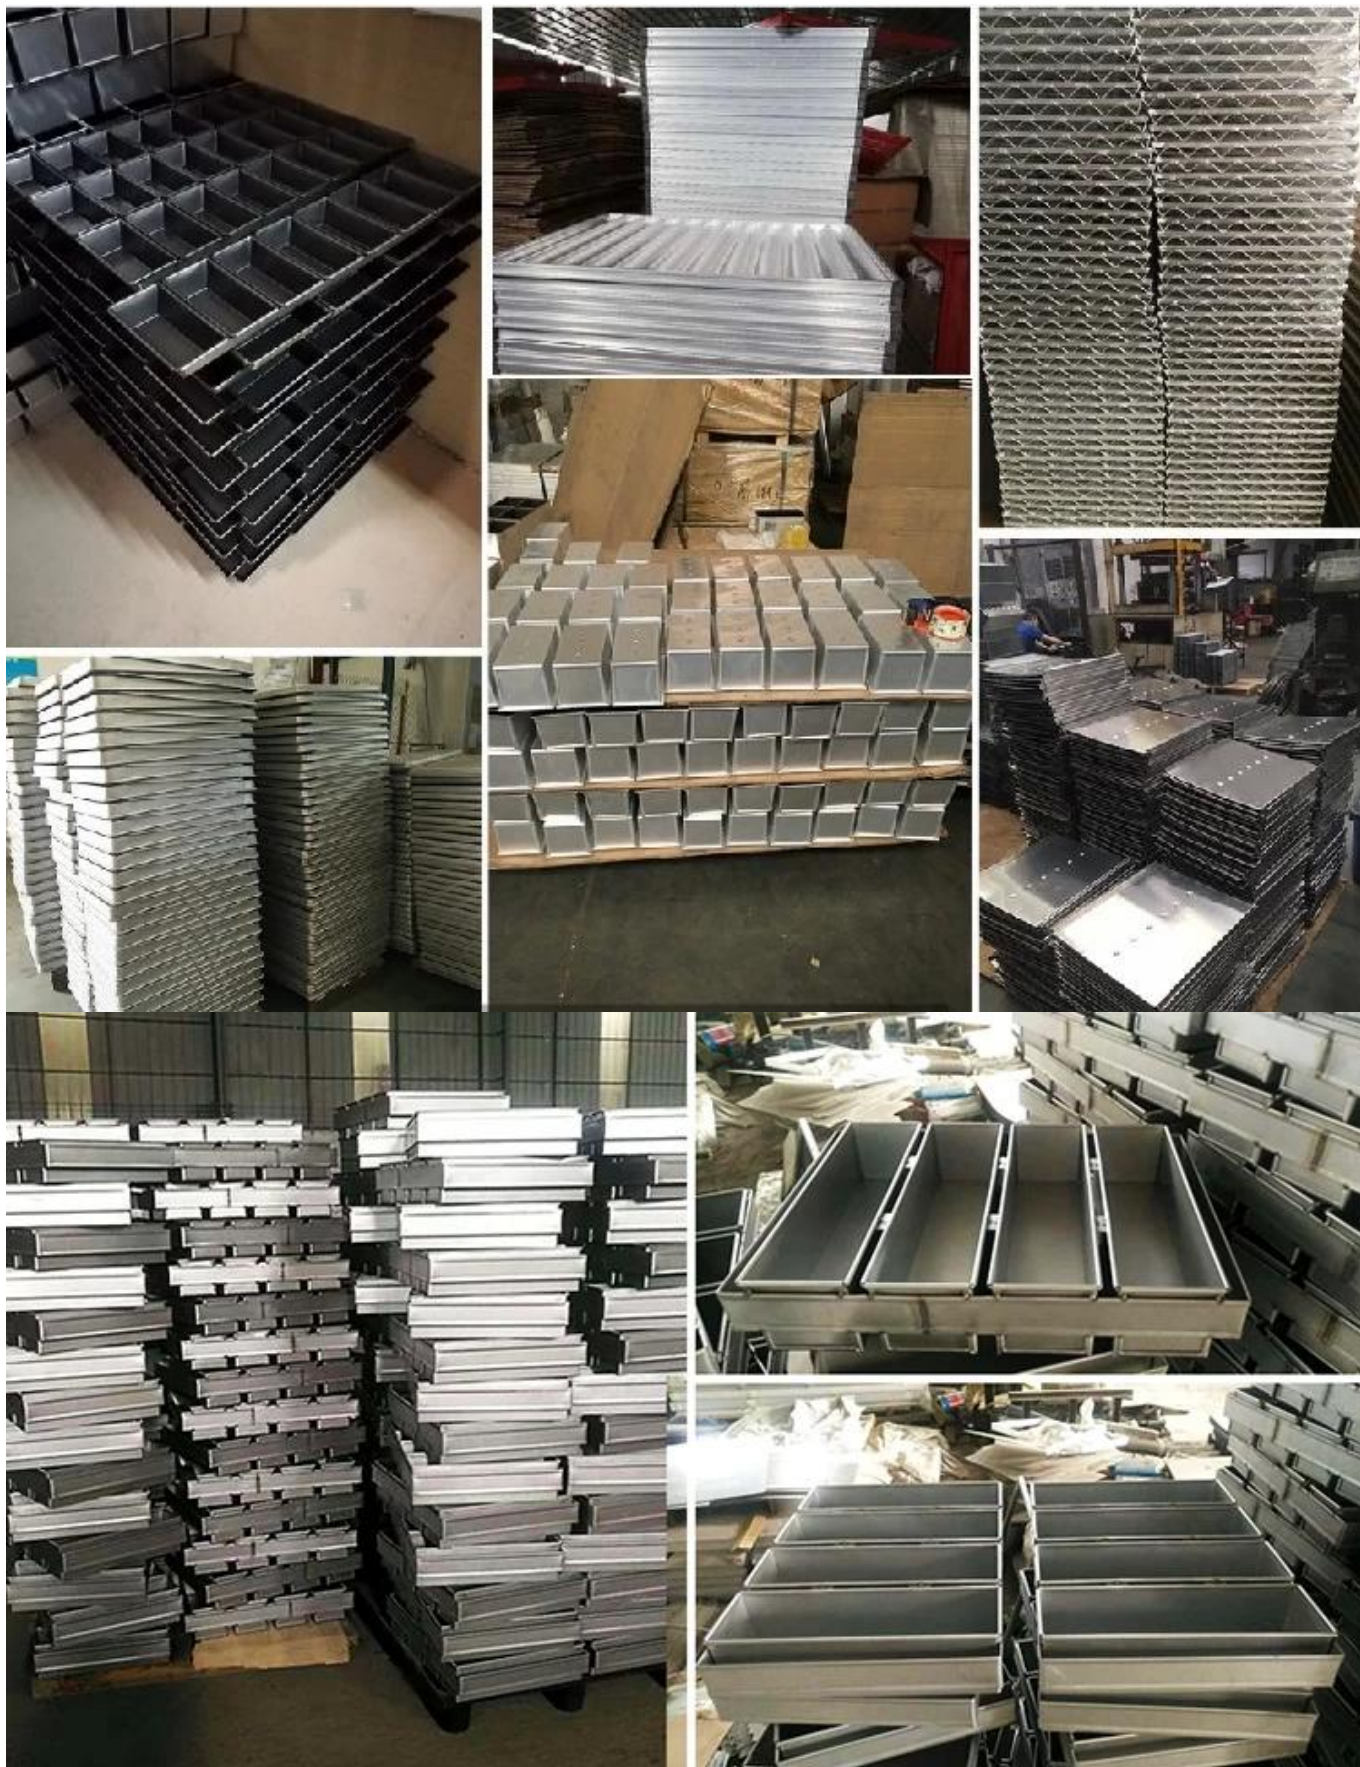

Связаться с нами