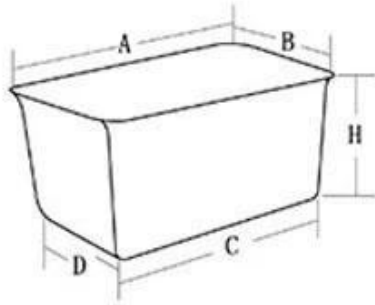

More Customized Strap Loaf Pans from Tsingbuy

Customized shape
Customized size
Rack matched

Customized Single Loaf Pan

- A. Top length of the item
- B. Top width of the item
- C. Bottom length of the item
- D. Bottom width of the item
- H. Height

Customized Strapped Loaf Pan Sets

- A. Overall Length
- C. Overall Width
- D. Depth
- E. Frame Height
- F. Center-to-center
- G. Pan Distance

Flat handle

Frame handle

no handle

Matching lid (Drop Style)

Matching lid (Clip Style)