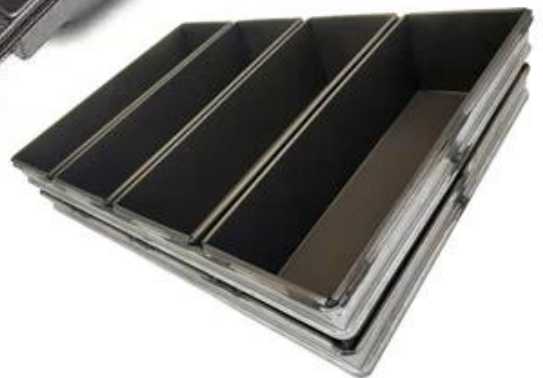

More Customized Strap Loaf Pans from Tsingbuy

Customized shape
Customized size
Rack matched

Customized Single Loaf Pan

- A. Top length of the item
- B. Top width of the item
- C. Bottom length of the item
- D. Bottom width of the item
- H. Height