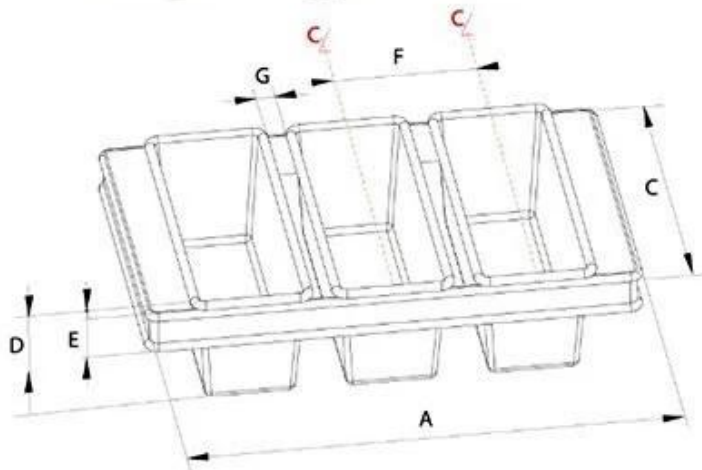

More Customized Strap Loaf Pans from Tsingbuy

Customized shape
Customized size
Rack matched

Customized Single Loaf Pan

- A. Top length of the item
- B. Top width of the item
- C. Bottom length of the item
- D. Bottom width of the item
- H. Height

Customized Strapped Loaf Pan Sets

- A. Overall Length
- C. Overall Width
- D. Depth
- E. Frame Height
- F. Center-to-center
- G. Pan Distance

Flat handle

Frame handle

no handle

Matching lid (Drop Style)

Matching lid (Clip Style)