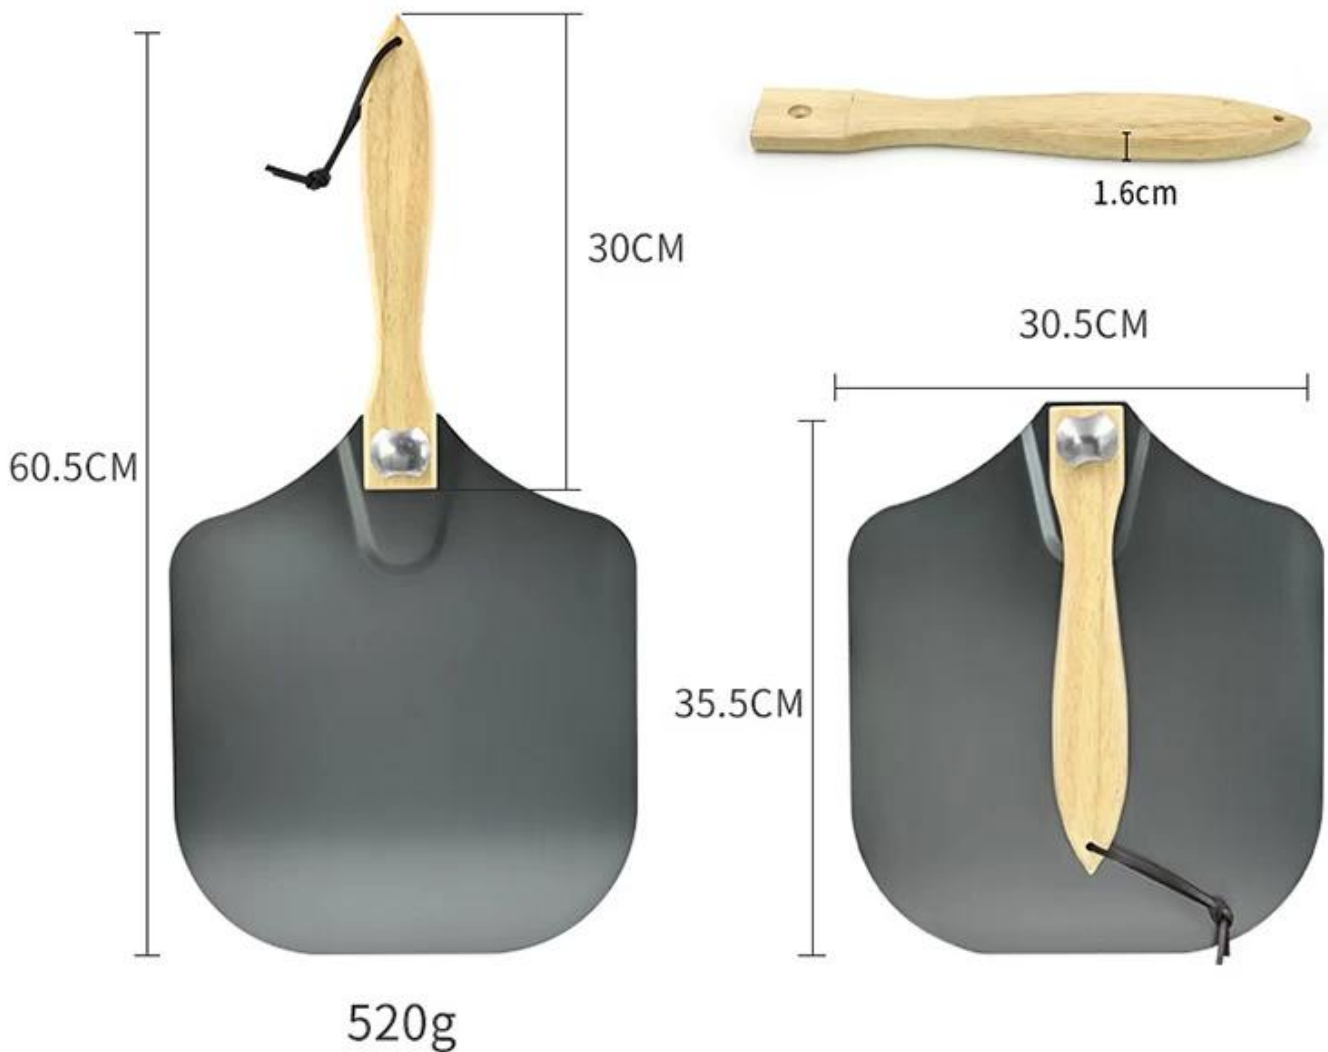

Продукт фотографий из Серый окисление алюминиевая металлическая пицца пицца пицца печь лопата

Oxidized aluminum alloy

Pizza shovel

- Light and simple to use

- 12x14 inch

- Foldable

Be designed carefully
Bring more convenience

foldable

large surface

healthy and safe

No odor

IT IS EASY AND EVEN FOR ROLLING DOUGH

Be used to transfer cake, bread, pizza safely

Specifications

product name: aluminum pizza shovel

material: aluminum + rubber wood handle

size: 12x14 inch, 1.5mm thick, 692g

box size: 37x31.5x3.5cm

carton: 15boxes/carton, 38x32x54cm, 11.5KGS

Oxidation surface treatment

After anodizing, the surface hardness and wear resistance of aluminum are increased

Folding storage

The handle is foldable, solid wood handle,
saving storage space

Screw fixing

The handle and shovel surface are fixedly connected by screws, which is stable and convenient

Rotating handle

made of rubber wood handle, comfortable grip