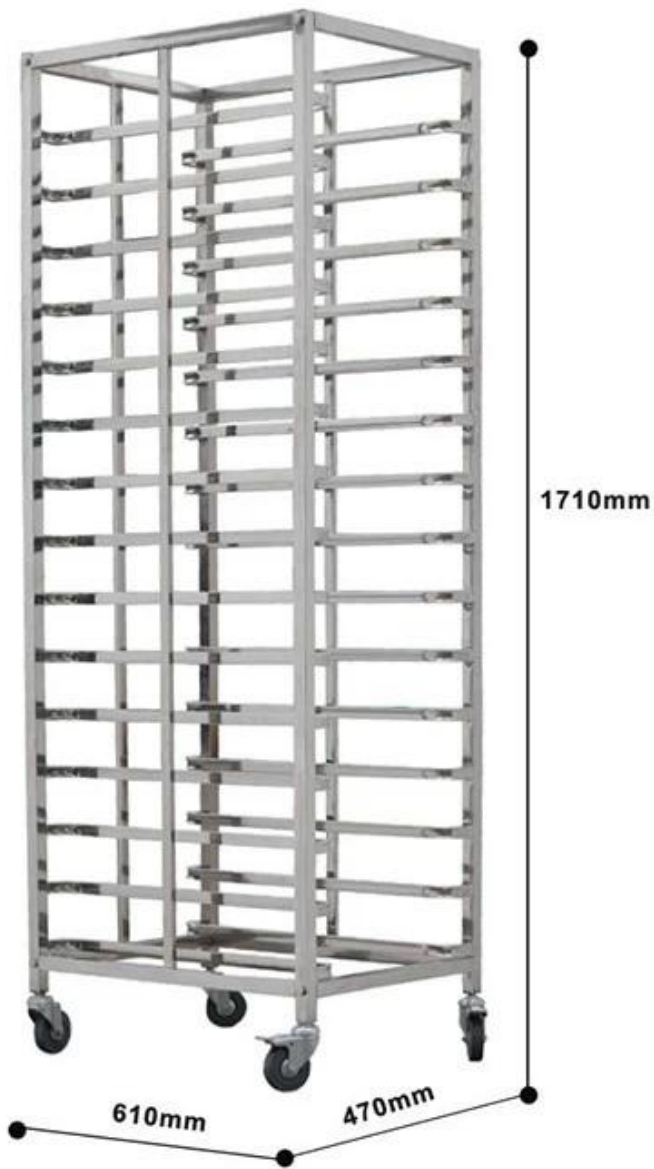

Detachable, Easy to Assemble

Multiple functions: suitable for holding baking sheet trays, cooling racks, strap bread loaf pans, baguette pans, cupcake muffin pans etc

Capacity: 32 trays

Suitable tray size:  
400\*600mm

Bakery trolley size:  
920\*620\*1735mm

Packing size:  
1620\*660\*140mm

Features:  
L shaped sheet runners

Capacity: 15 trays

Suitable for tray size:  
400\*600mm

Bakery trolley size:  
620\*470\*1700mm

Features:

L shaped sheet runners

Capacity: 15 trays

Suitable for tray size:  
400\*600mm

Bakery trolley size:  
620\*470\*1700mm

Capacity: 30 trays

Suitable for tray size:  
400\*600mm

Bakery trolley size:  
915\*610\*1880mm

Capacity: 15 trays

Suitable for tray size:  
400\*600mm

Bakery trolley size:  
620\*470\*1710mm