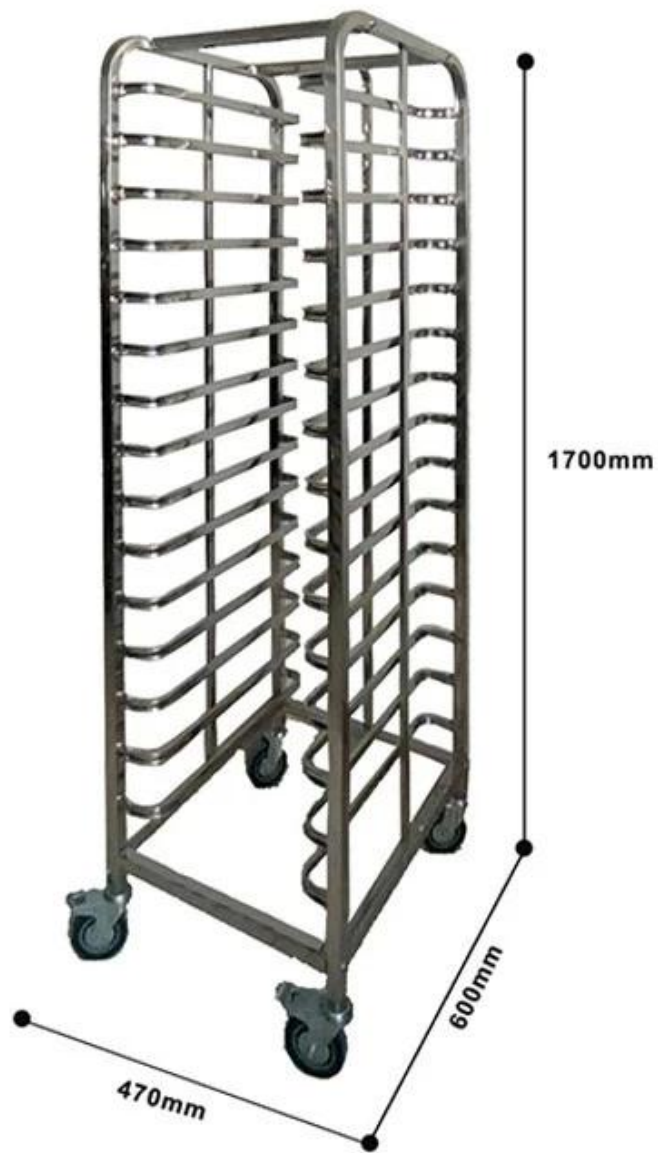

Detachable, Easy to Assemble

Multiple functions: suitable for holding baking sheet trays, cooling racks, strap bread loaf pans, baguette pans, cupcake muffin pans etc

Capacity: 32 trays

Suitable tray size:  
400\*600mm

Bakery trolley size:  
920\*620\*1735mm

Packing size:  
1620\*660\*140mm

Features:  
L shaped sheet runners

Capacity: 15 trays

Suitable for tray size:  
400\*600mm

Bakery trolley size:  
620\*470\*1700mm

Features:

L shaped sheet runners

Capacity: 15 trays

Suitable for tray size:  
400\*600mm

Bakery trolley size:  
620\*470\*1700mm

Capacity: 30 trays

Suitable for tray size:  
400\*600mm

Bakery trolley size:  
915\*610\*1880mm