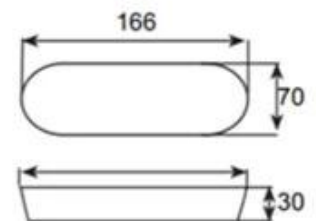

Mais tipo de bandeja de cozimento multi-moldes em alumínio / alusteel

Tsingbuy é um profissional líder fabricante de panificação na China. A assadeira multi-molde é uma das nossas séries mais vendidas. Além de [alusteel cachorro-quente pão assadeira](#), temos mais de 200 padrões. Aqui estão algumas para sua informação.