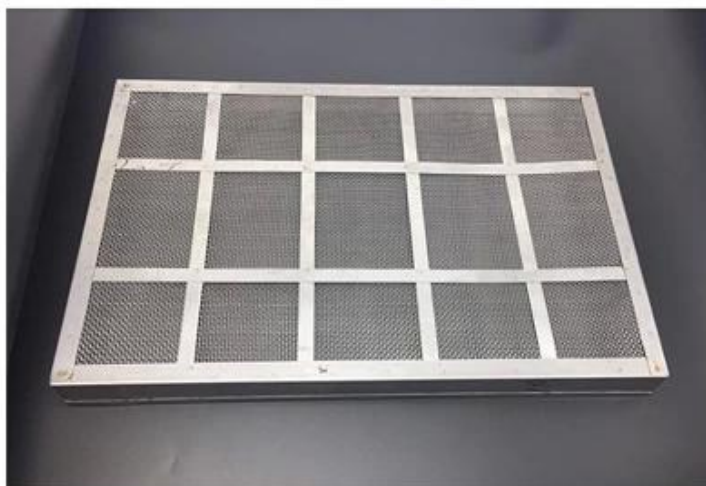

Mais tipos de arame malha assadeira bandeja secadora pan e [comerciais assadeiras atacado](#) de Tsingbuy. Bem-vindo a nos consultar a qualquer momento ou enviar-nos uma pergunta no final desta página.

Customized drying pan

tsingbuy.en.alibaba.com