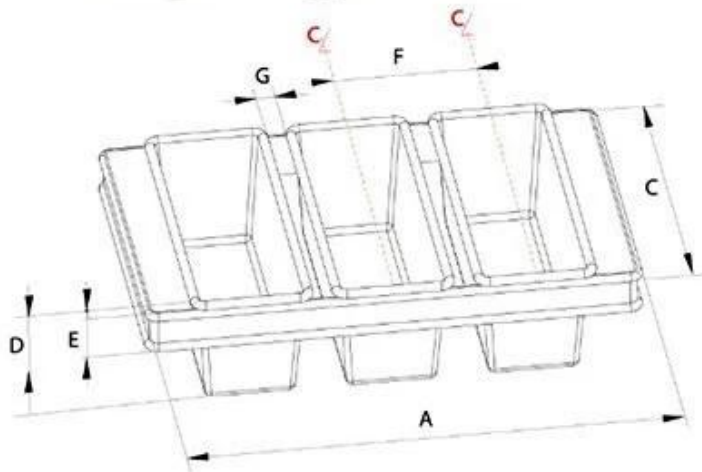

Teflon coating

Silicone coating

Material:

Aluminum alloy

Aluminized steel

More Customized Strap Loaf Pans from Tsingbuy

Customized shape
Customized size
Rack matched

Customized Single Loaf Pan

- A. Top length of the item
- B. Top width of the item
- C. Bottom length of the item
- D. Bottom width of the item
- H. Height

Customized Strapped Loaf Pan Sets

- A. Overall Length
- C. Overall Width
- D. Depth
- E. Frame Height
- F. Center-to-center
- G. Pan Distance