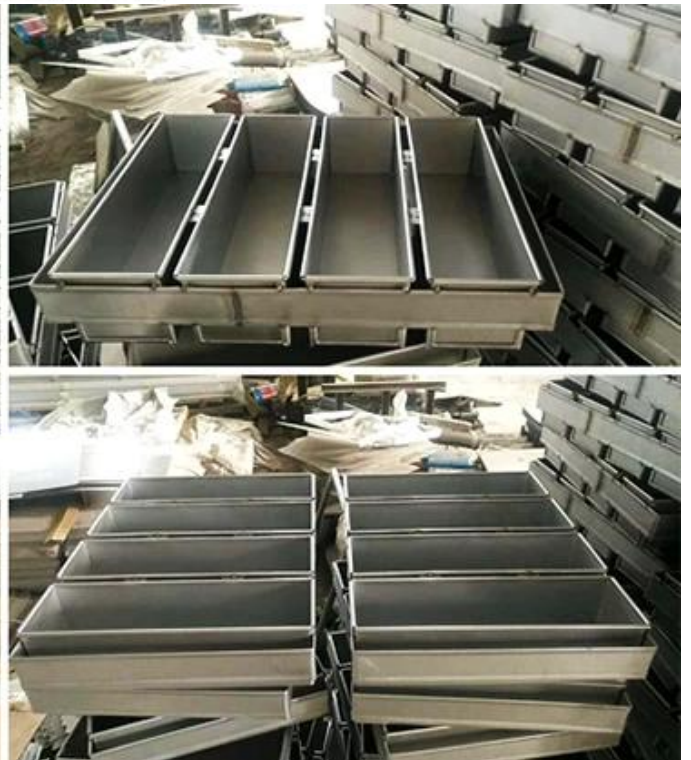

Silicone coating

Material:

Aluminum alloy

Aluminized steel

More Customized Strap Loaf Pans from Tsingbuy

Imagens de fábrica

Loaf Pan

Tsingbuy Industry Limited