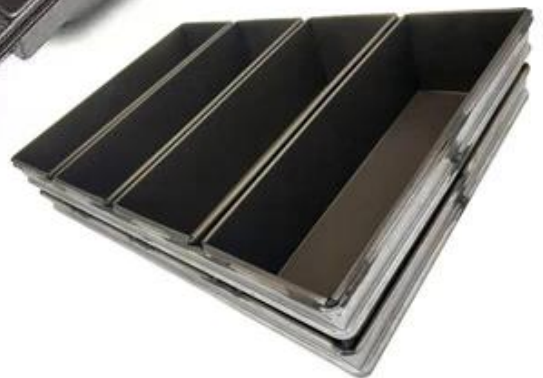

Teflon coating

Silicone coating

Material:

Aluminum alloy

Aluminized steel

More Customized Strap Loaf Pans from Tsingbuy

Customized shape
Customized size
Rack matched

Fotos de fábrica