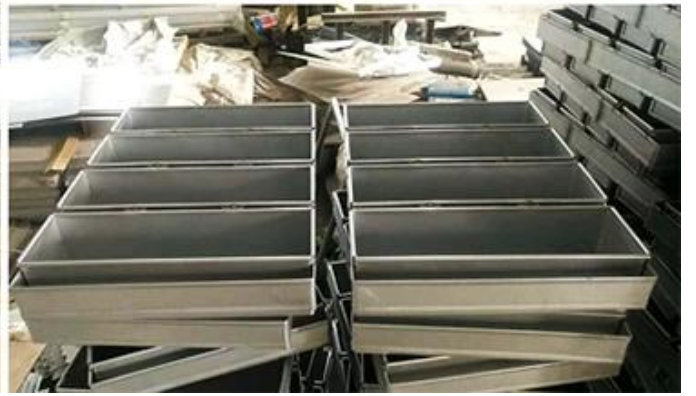

Teflon coating

Silicone coating

Material:

Aluminum alloy

Aluminized steel

More Customized Strap Loaf Pans from Tsingbuy

Customized shape
Customized size
Rack matched

Fotos de fábrica