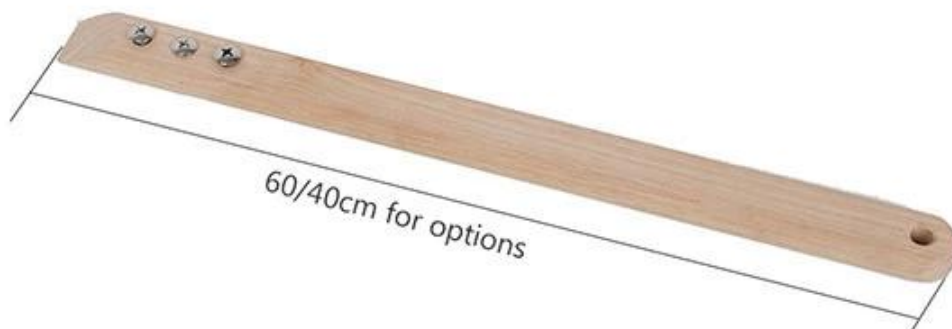

Pá para pizza de alumínio com cabo de madeira removível

# Product Size

---

Size options ( inner length*width*outer length)	thickness	handle length
30cm shovel (300*300*400mm)	1.5mm	60/40cm (wood)
30cm shovel (360*350*455mm)	1.5mm	60/40cm (wood)

**1.5mm thick aluminum alloy**  
**High temperature resistance to 300°C**

**High  
Quality  
Aluminum**

**Anodized  
Surface**

**Detachable handle**

**Strengthening  
bar**