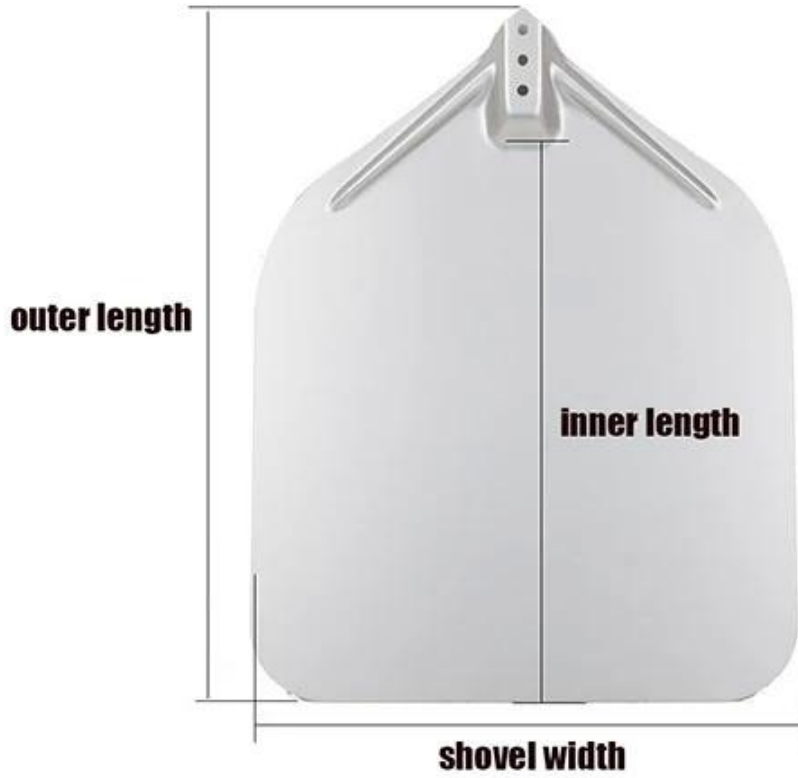

Pá para pizza de alumínio com cabo de madeira removível

# Product Size

---

Size options ( inner length*width*outer length)	thickness	handle length
30cm shovel (300*300*400mm)	1.5mm	60/40cm (wood)
30cm shovel (360*350*455mm)	1.5mm	60/40cm (wood)

**1.5mm thick aluminum alloy**  
**High temperature resistance to 300°C**