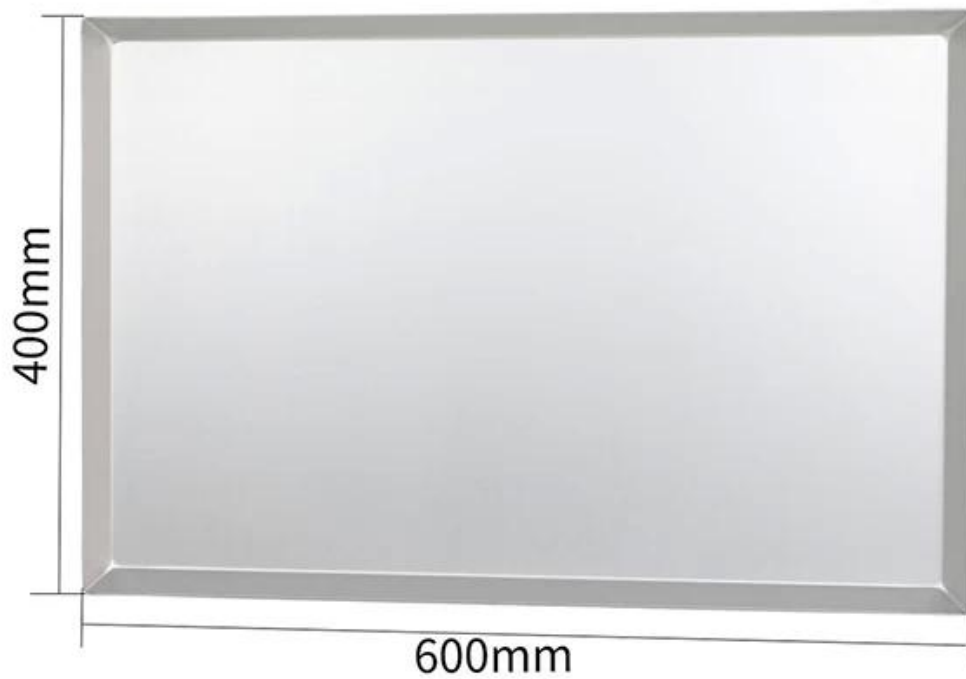

## produtos Fotos de bandeja de assadeira perfurada sem palito de alumínio

## Product Specifications

weight: 940g  
thickness: 1.5mm  
hole dia: 3mm

weight: 1000g  
thickness: 1.5mm

size: 400\*600\*20mm  
inner size: 375\*575  
weight: 1000g  
thickness: 1.5mm

size: 400\*600\*20mm  
inner size: 375\*575mm  
weight: 810g  
thickness: 1.5mm  
hole dia: 3mm

size: 400\*600\*20mm  
inner size: 375\*575mm  
weight: 810g  
thickness: 1.5mm  
hole dia: 3mm

size: 400\*600\*20mm  
inner size: 375\*575mm  
weight: 1000g  
thickness: 1.5mm

size: 400\*600\*20mm  
inner size: 375\*575mm  
weight: 1000g  
thickness: 1.5mm

size: 400\*600\*20mm  
inner size: 375\*575mm  
weight: 810g  
thickness: 1.5mm  
hole dia: 3mm