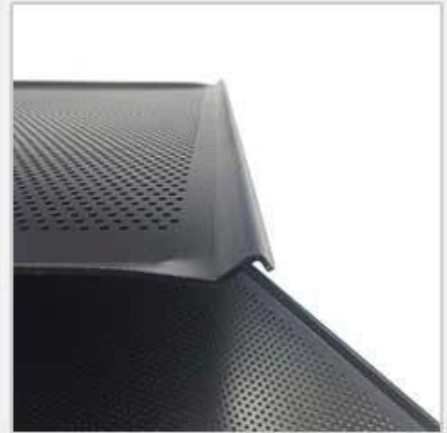

U-shaped

Square

nonstick

600*800mm

inclined edge

More Custom Baking Trays

sheet pan with lid

flat baking sheet