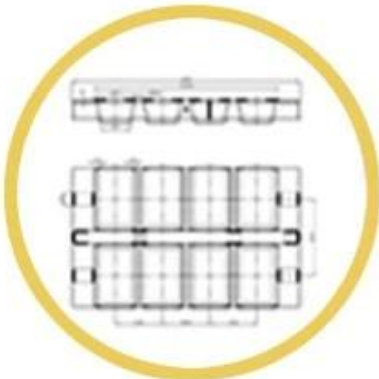

Procedures for custom made loaf baking pans

1. DRAWING