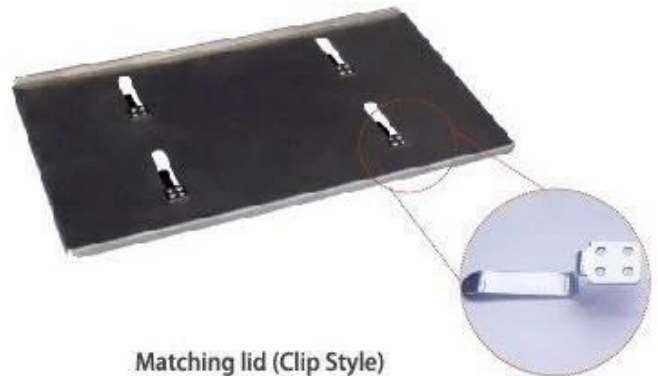

## Customized Single Loaf Pan

- A. Top length of the item
- B. Top width of the item
- C. Bottom length of the item
- D. Bottom width of the item
- H. Height

## Customized Strapped Loaf Pan Sets

- A. Overall Length
- C. Overall Width
- D. Depth
- E. Frame Height
- F. Center-to-center
- G. Pan Distance

Flat handle

Frame handle

no handle

Matching lid (Drop Style)

Matching lid (Clip Style)

Customized shape  
Customized size  
Rack matched