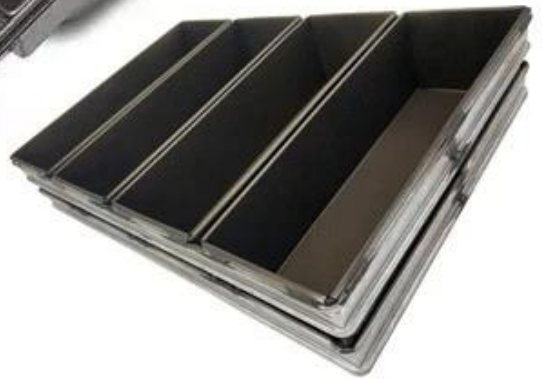

## Customized Single Loaf Pan

- A. Top length of the item
- B. Top width of the item
- C. Bottom length of the item
- D. Bottom width of the item
- H. Height

## Customized Strapped Loaf Pan Sets

- A. Overall Length
- C. Overall Width
- D. Depth
- E. Frame Height
- F. Center-to-center
- G. Pan Distance

Flat handle

Frame handle

no handle

Matching lid (Drop Style)

Matching lid (Clip Style)

Customized shape  
Customized size  
Rack matched