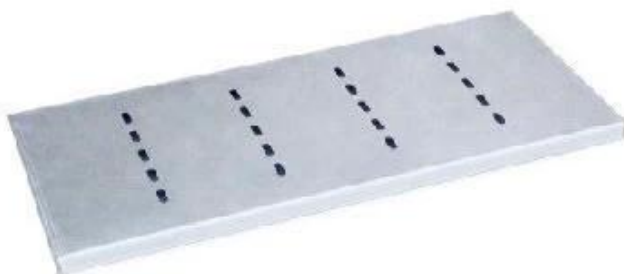

## Customized Single Loaf Pan

- A. Top length of the item
- B. Top width of the item
- C. Bottom length of the item
- D. Bottom width of the item
- H. Height

## Customized Strapped Loaf Pan Sets

- A. Overall Length
- C. Overall Width
- D. Depth
- E. Frame Height
- F. Center-to-center
- G. Pan Distance

Flat handle

Frame handle

no handle

Matching lid (Drop Style)

Matching lid (Clip Style)

Customized shape  
Customized size  
Rack matched