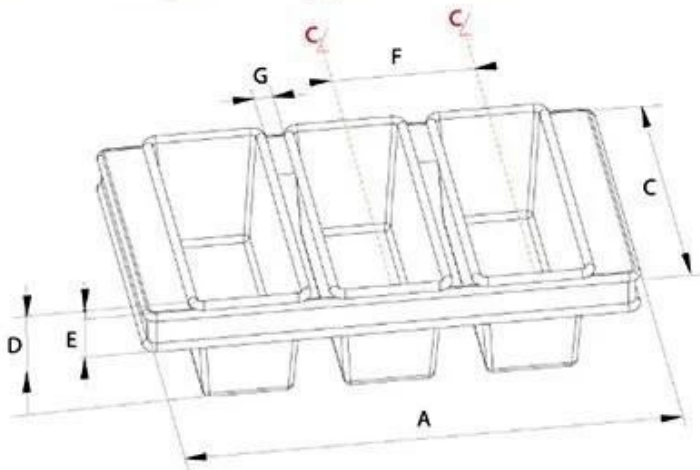

## Customized Single Loaf Pan

- A. Top length of the item
- B. Top width of the item
- C. Bottom length of the item
- D. Bottom width of the item
- H. Height

## Customized Strapped Loaf Pan Sets

- A. Overall Length
- C. Overall Width
- D. Depth
- E. Frame Height
- F. Center-to-center
- G. Pan Distance

Flat handle

Frame handle

no handle

Matching lid (Drop Style)