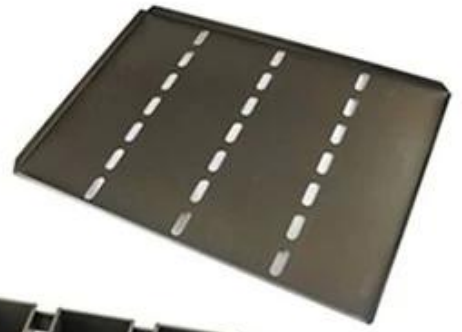

## Customized Strapped Loaf Pan Sets

- A. Overall Length
- C. Overall Width
- D. Depth
- E. Frame Height
- F. Center-to-center
- G. Pan Distance

Flat handle

Frame handle

no handle

Matching lid (Drop Style)

Matching lid (Clip Style)

Customized shape  
Customized size  
Rack matched