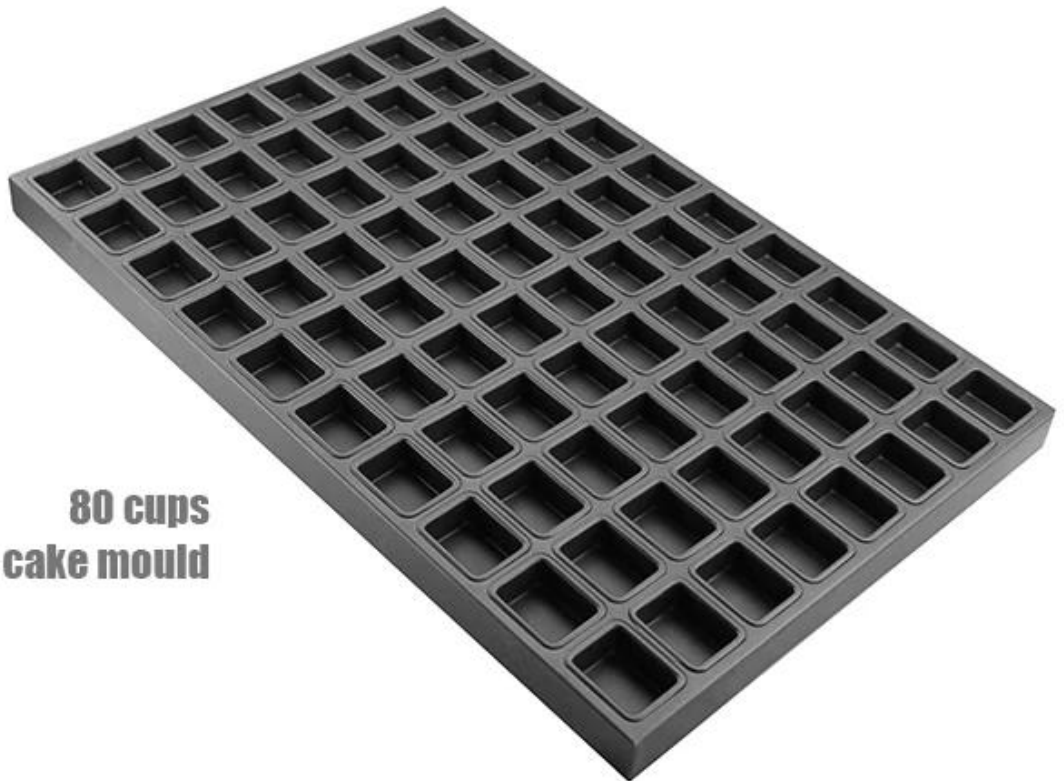

100 cups
Square cake mould

96 cups
Round cake mould

96 cups
Oval cake mould

96 cups
Round cake mould

90 cups
Round cake mould

80 cups
square cake mould

72 cups
Banana cake mould
800*800mm
110mm in cup length