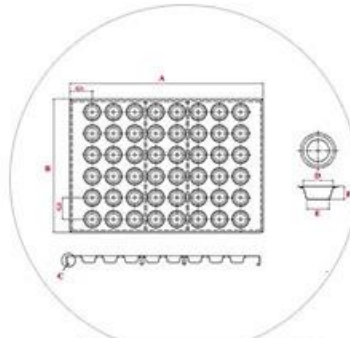

ODM & OEM service