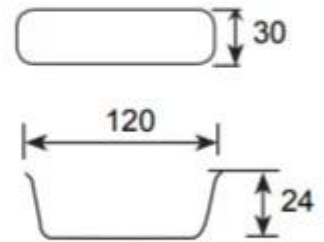

etc.

**CONTACT US for info
of 200+ more types multi-mould baking pans**

Our baking pans showing room and customer visiting