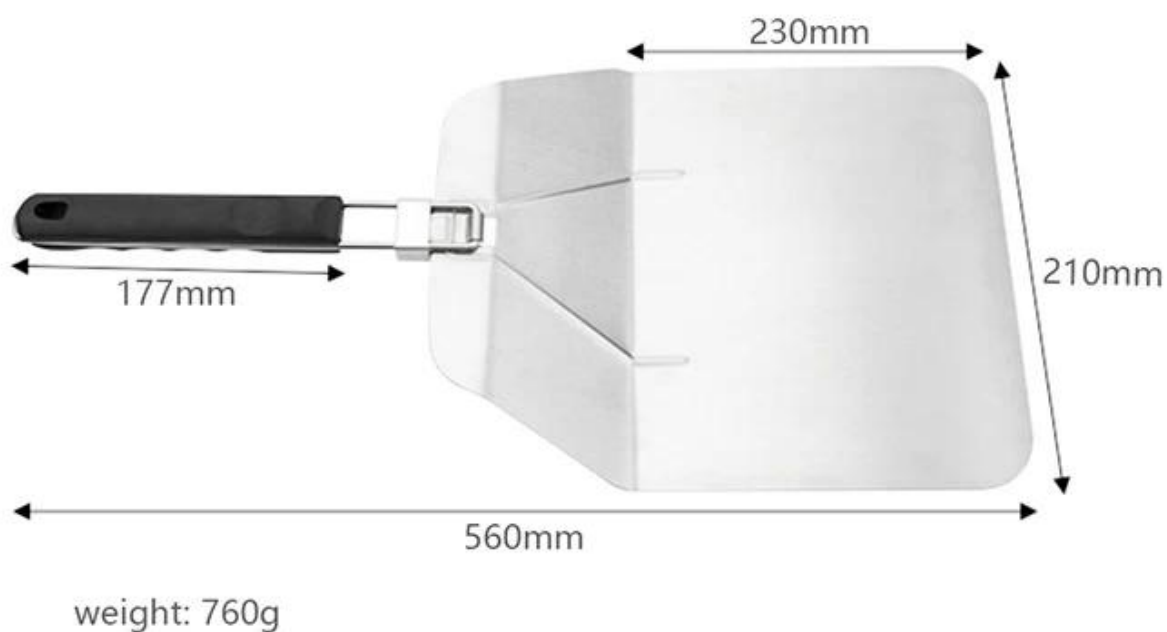

Fold-able Stainless Steel Pizza Peel

Main features of fold-able 410 stainless steel pizza peel

- made of 1.5mm thick 410 stainless steel, a good helper for making pizza from Tsingbuy [pizza shoval wholesaler](#).
- Polished shovel surface, smooth, durable, simple and easy to use.
- Tight welding, smooth folding, convenient operation and strong bearing capacity.
- Non slip handle, fit hand, flexible operation, easy to use, handle with hole design, can be hung for storage.
- Fold-able design, convenient for storage, portability and space saving.

Pictures of fold-able 410 stainless steel pizza peel