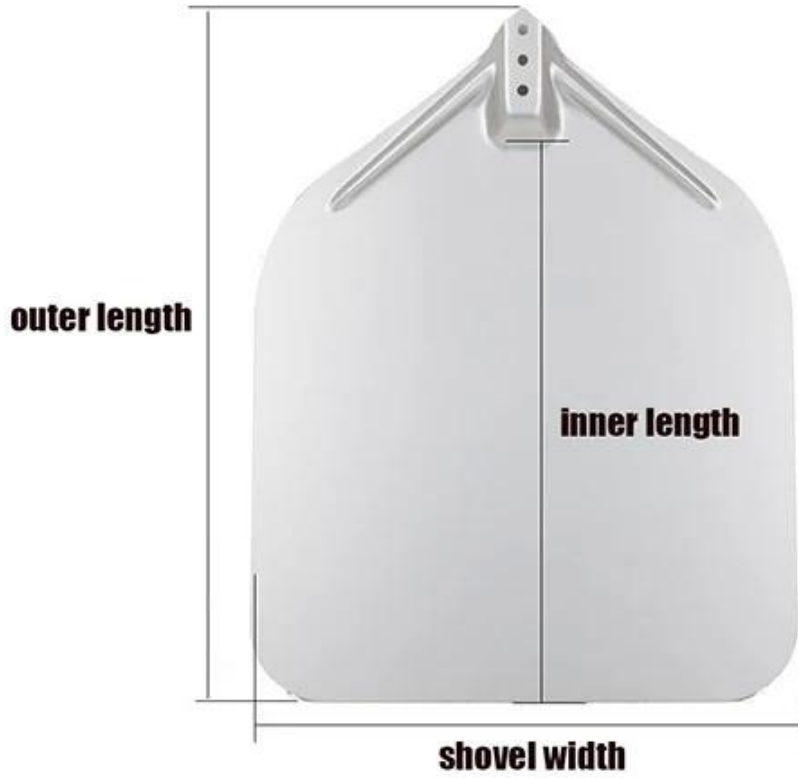

Aluminum Pizza Shovel with Detachable Wooden Handle

Product Size

Size options (inner length*width*outer length)	thickness	handle length
30cm shovel (300*300*400mm)	1.5mm	60/40cm (wood)
30cm shovel (360*350*455mm)	1.5mm	60/40cm (wood)

1.5mm thick aluminum alloy
High temperature resistance to 300°C

**High
Quality
Aluminum**

**Anodized
Surface**

Detachable handle

**Strengthening
bar**

Product Details

Product Shot

Contact