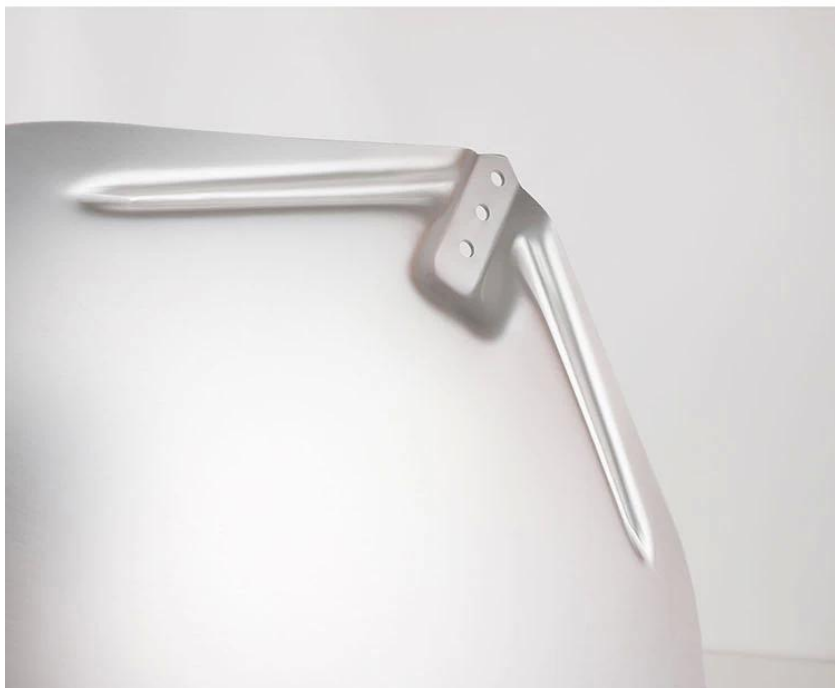

Aluminum Pizza Shovel with Detachable Wooden Handle

Product Size

Size options (inner length*width*outer length)	thickness	handle length
30cm shovel (300*300*400mm)	1.5mm	60/40cm (wood)
30cm shovel (360*350*455mm)	1.5mm	60/40cm (wood)

1.5mm thick aluminum alloy
High temperature resistance to 300°C

**High
Quality
Aluminum**

**Anodized
Surface**

Detachable handle

**Strengthening
bar**

Product Details

Product Shot

Contact