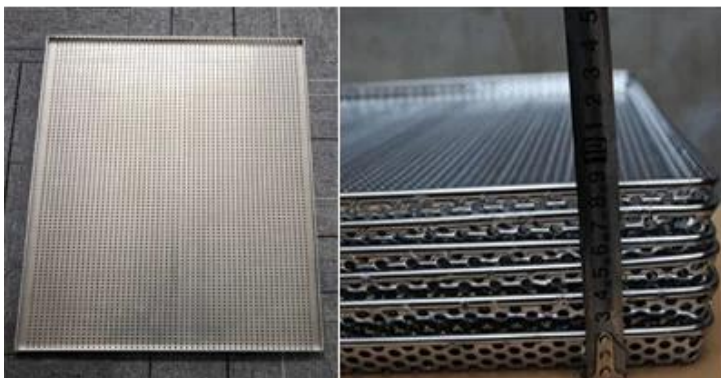

Factory pictures