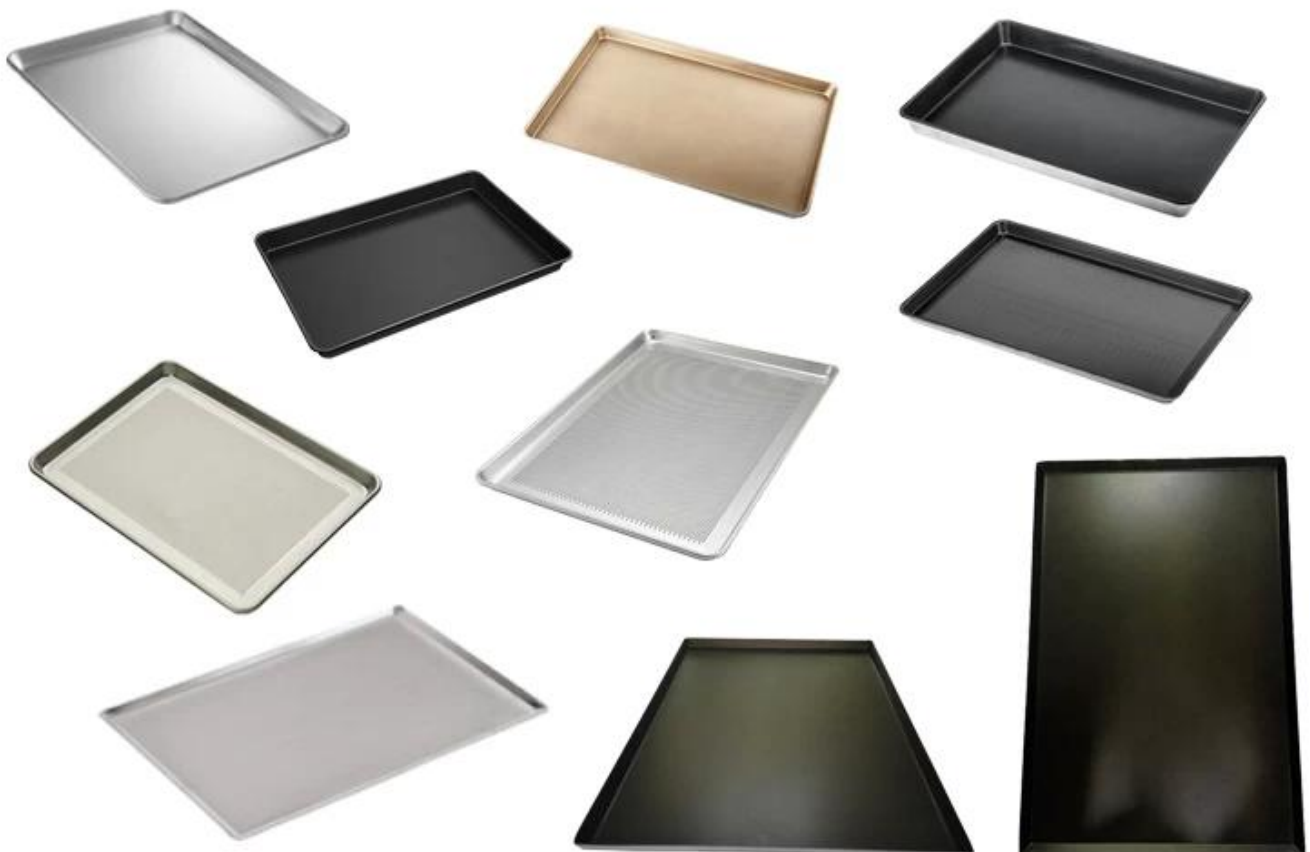

More types of sheet pans from Tsingbuy sheet pans supplier

Tsingbuy Industry Limited has engaged in bakeware industry for more than 12 years and has become the leading China bakeware manufacturer now. We mainly manufacture sheet pans, baguette trays, multi-mould baking trays, loaf pans, customized strap loaf pans, cooling racks, cake pans, and bakery trolley.

We are also rich in experience of bakeware customization and OEM & ODM service, winning a great reputation from international customers through many successful and pleasing customization cases.

If you are in the market for bakeware or customized baking tray, coming to Tsingbuy [cookie pan manufacturer](#) is a best choice for you and you are assured to get a satisfied experience with us.