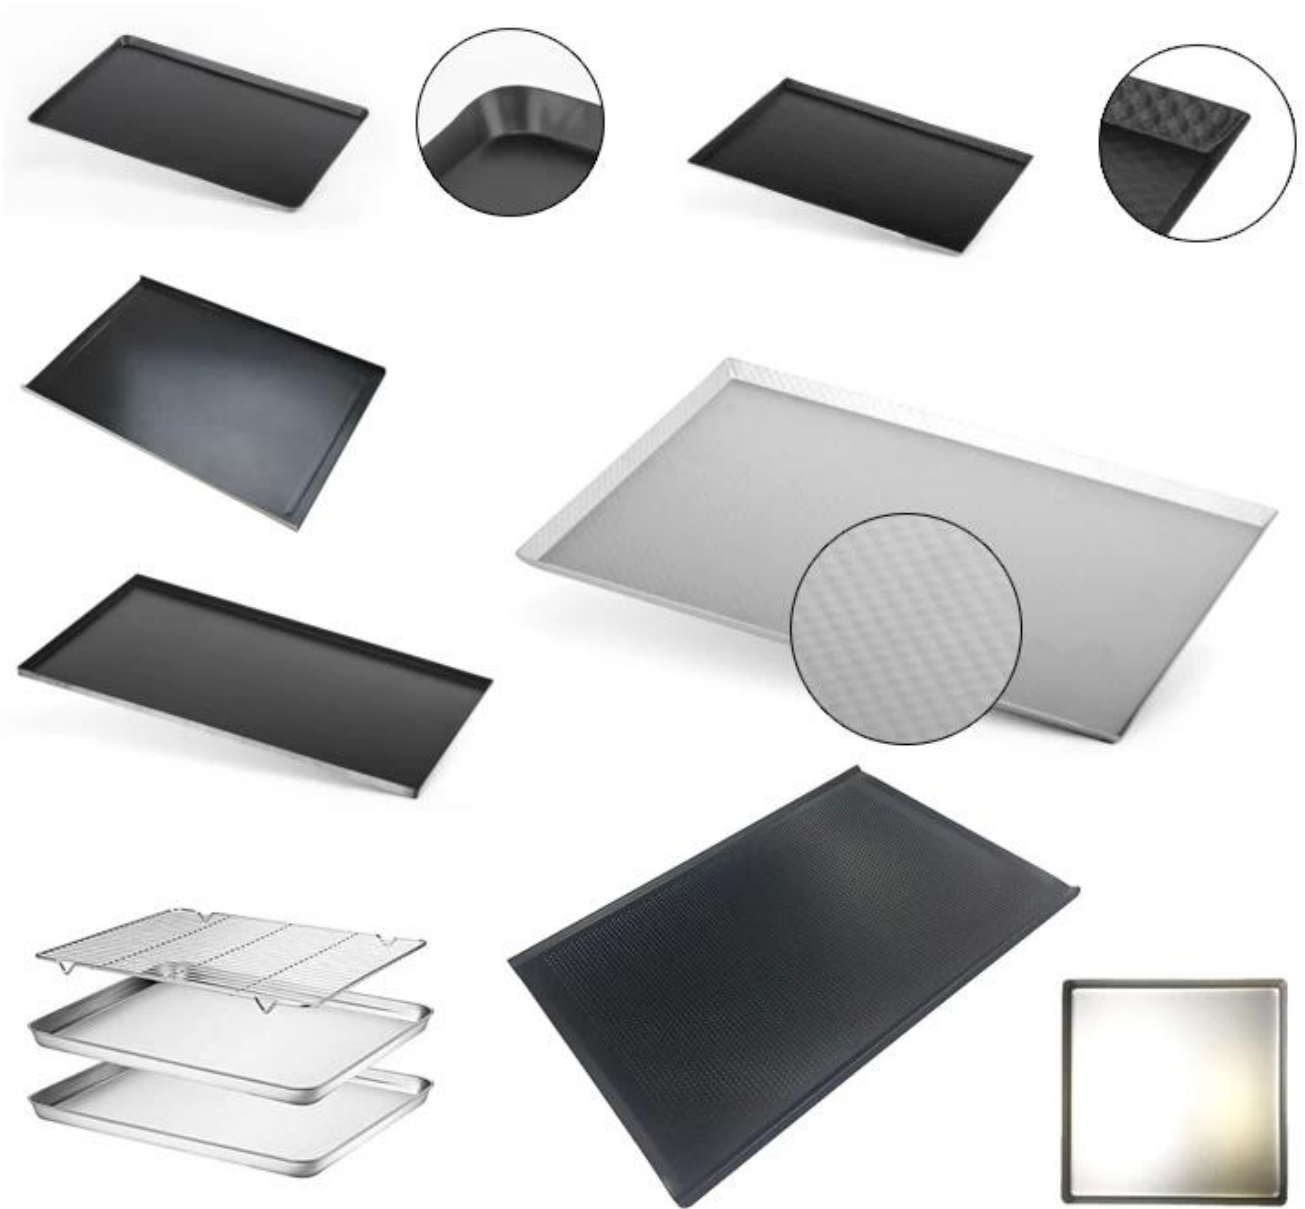

Factory pictures