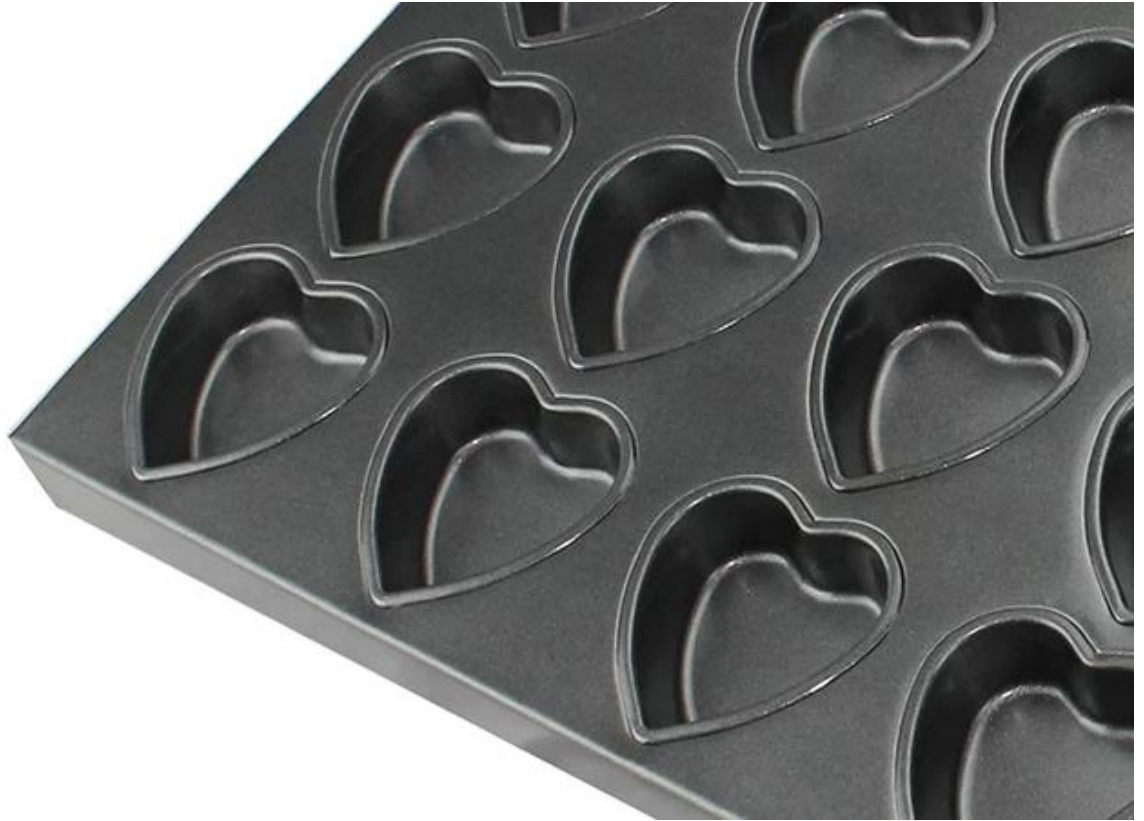

Teflon Coated Aluminum Heart Shape Baking Tray 400*600MM

Main features of Teflon Coated Aluminum Heart Shape Baking Tray TSMT013

1. Multi-mould HEART SHAPE BAKING TRAY for commercial use in bakery, also suitable for food-factory production
2. High quality aluminum/aluminized steel construction with superior heat conductivity
3. Non-stick coating is easy for demould and cleanup
4. Match with automatic bread baking oven with drawing required
5. Ready-made mold for your options and saving cost, customized size on your demands is also available
6. It is for multiple purpose like making heart shape chocolate or heart shape cakes.

Pictures of Aluminum Heart Shape Baking Tray 400*600MM

More patterns of multi-mould baking pan industry cup tray

Tsingbuy has engaged in bakeware manufacturing for more than 12 years and is an experienced China **[multi-mould cake pan factory](#)**. Multi-mould baking tray is one of our largest selling series. As for non-stick aluminum multi-mould pan and industry cup tray, we have many more patterns. Here are some of them for your information. Customized size and patterns is WELCOMED.