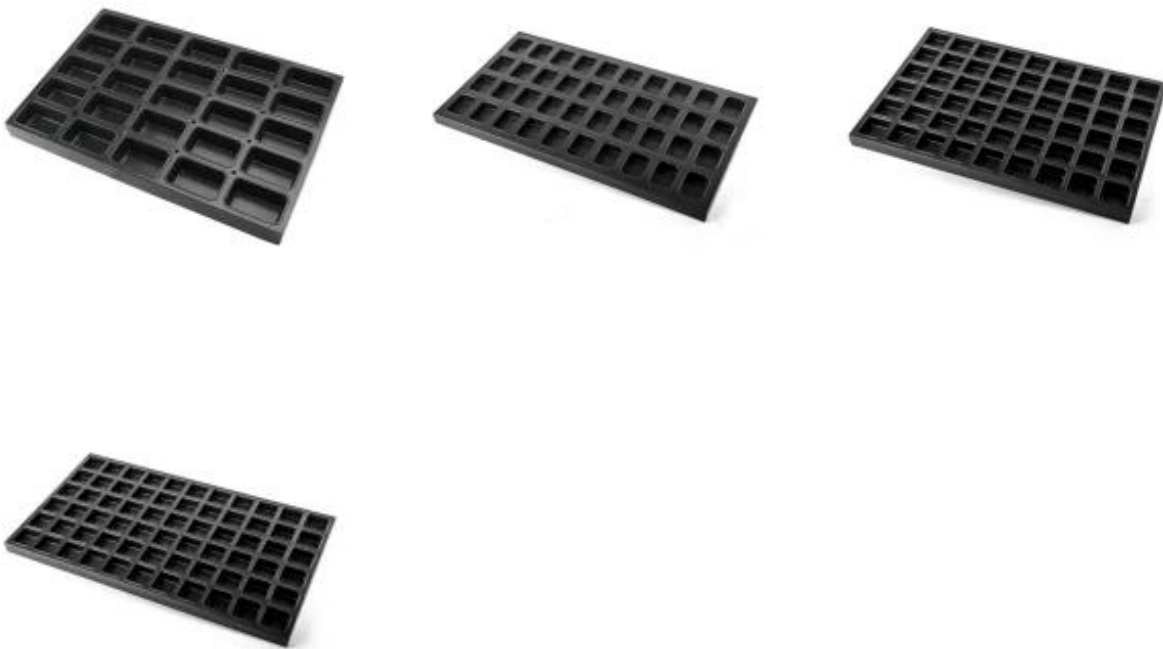

Features:

1. Tray for commercial use, suitable for food production
2. Aluminized steel structure with superior thermal conduction
3. The non-stick coating is easy for cooking and cleaning
4. Can be combined with the oven to cook the bread with the required design

Custom dimensions for a single use, mold ready for selection

Product images :

Multi-mould Pan

Usage

Multi-mould Pan

Machine Stamp
Aluminized Steel
Round corner
Nature/Teflon Coating

Multi-mould Pan

Buckle Type
Commerical bakery use
Customize design welcome

Complete Platform Piece
Single Mould Buckled
Fit with Auto Bakery Machine

Multi-mould Pan

Connecting Type
Commerical bakery use
Customize design welcome

Single Moulde Machine Stamp
Fit with Auto Bakery Machine

Possibility to customize

description of the article	Multi-mold pan	Multi-mold pan	Multi-mold pan
Item number	TSMT	TSMT	TSMT
Form	Hamburg drawer tortiera Customize shape	Hamburg drawer tortiera Customize shape	Hamburg drawer tortiera Customize shape
Material	Aluminized steel	Aluminized steel	Aluminized steel
Cut it	Any size	Any size	Any size
Thickness	0.8 / 1.0 / 1.5 mm	0.8 / 1.0 / 1.5 mm	0.8 / 1.0 / 1.5 mm
invoice	Machine stamp	Buckle type	Welding connection
MOQ	10 pieces	10 pieces	10 pieces
Packaging	10pcs / carton	10pcs / carton	10pcs / carton
Surface finish	Non-stick coating / TEFLON / SILICONE	Non-stick coating / TEFLON / SILICONE	Non-stick coating / TEFLON / SILICONE