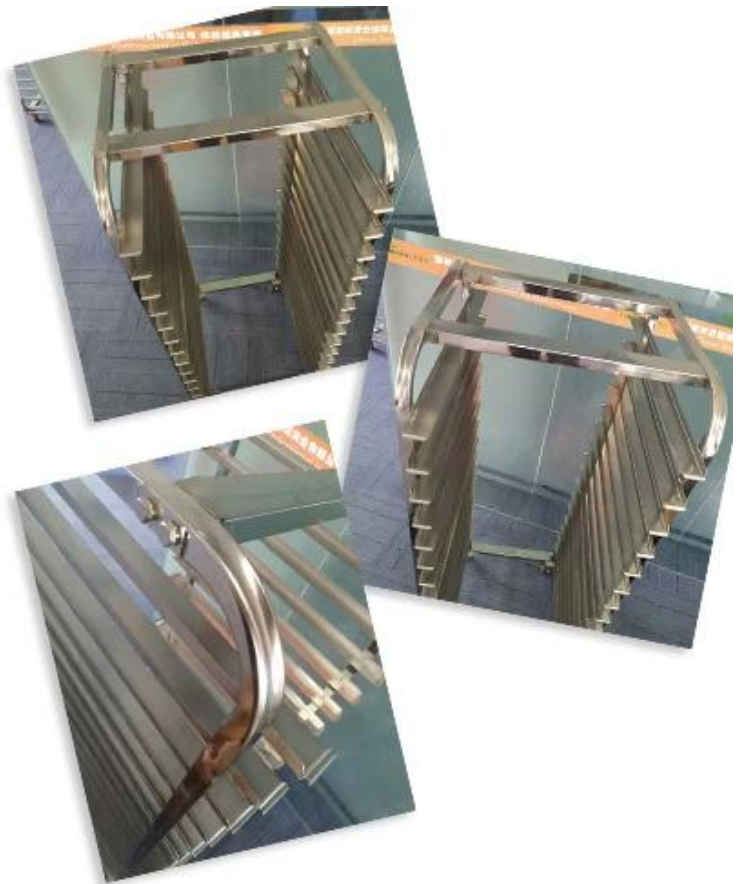

Factory Supply 304 Stainless Steel Bakery Trolley Detachable Rotary Oven Trolley

Main features of factory customized detachable stainless steel rotary oven trolley

1. Four Advantages: Strong structure, high bearing capacity, high quality materials, excellent product performance.
2. Nut Firmness and strong welding crafts: Lock the key parts of the grill, more solid, not shaking.
3. Thickened Layer Frame: Thickened stainless steel pipe material, special processing, can easily withstand heavy pressure.
4. Exquisite workmanship: Tsingbuy [rotary oven trolley factory](#) has rich experience and technology in material selection and production technology. We have been always keep pursuit of product perfection in the mind.
5. Stainless steel material: Selected high-quality stainless steel material, acid and alkali resistance, not rust and easy to clean, no pinholes.
6. Low Noise Design: Universal Wheel equipped with braking function, not afraid of sliding. The move is smooth, stable with low noise.
7. Products are suitable for various scene: bakeries, restaurants, hotels etc.

Pictures of factory customized detachable stainless steel rotary oven trolley

Detachable stainless steel rotary oven trolley in use in our customer's food factory

**Tsingbuy Bakery Trolley
custom baking pans**