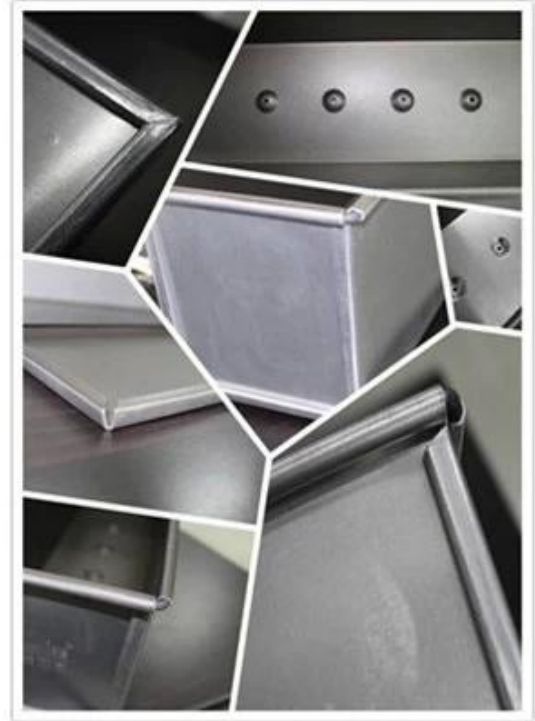

250g to 1500g Aluminum Loaf Pan without Coating

Main features of Aluminum Anodized Smooth Single Loaf Pan

1. Commercial grade, quality assurance, long service life.
2. Folded construction and reinforced hemmed edge are easy to slide on/off .
3. Unique corrugated surface design facilitates air circulation for baking bread and quickly releasing
4. Best for baking perfect quick bread, flawless pound cake, super moist cornbread, classic meatloaf.
5. Tsingbuy [baking loaf pan manufacturer](#) has professional and experienced team in loaf pan production, exporting service. You can be definitely assured by our good service, reliable forwarder, high-quality products.

Sizes of this aluminum anodized smooth-surface loaf pan pattern for your options, and customized size is also available

Model number	Dough weight	Upper size	Bottom size	Height	thickness
TSTP047	250g	164*94mm	158*87mm	77mm	1.0mm
TSTP048	300g	175*100mm	173*98mm	100mm	1.0mm
TSTP049	385g	217*94mm	211*88mm	77mm	1.0mm
TSTP050	450g	197*106mm	186*101mm	110mm	1.0mm
TSTP051	600g	309*91mm	300*84mm	107mm	1.0mm
TSTP052	750g	316*100mm	305*93mm	116mm	1.0mm
TSTP053	900g	327*106mm	316*100mm	122mm	1.0mm
TSTP054	1000g	327*121mm	312*119mm	120mm	1.0mm
TSTP055	1200g	370*120mm	361*116mm	125mm	1.0mm
TSTP056	1500g	450*123mm	447*120mm	130mm	1.0mm

Pictures of of Aluminum Anodized Smooth Single Loaf Pan

Bread loaf pan OEM from Tsingbuy

Tsingbuy loaf pan manufacturer provides [bread loaf pan OEM](#) service.

Non-stick: natural/nocating, teflon coating, silicone coating

Surface: smooth or corrugated

Bottom: perforated or not

Lid: with lid or without lid

Industrial use: single loaf pan or strap loaf pan

Size: any size and thickness can be customized

Factory pictures

Loaf Pan