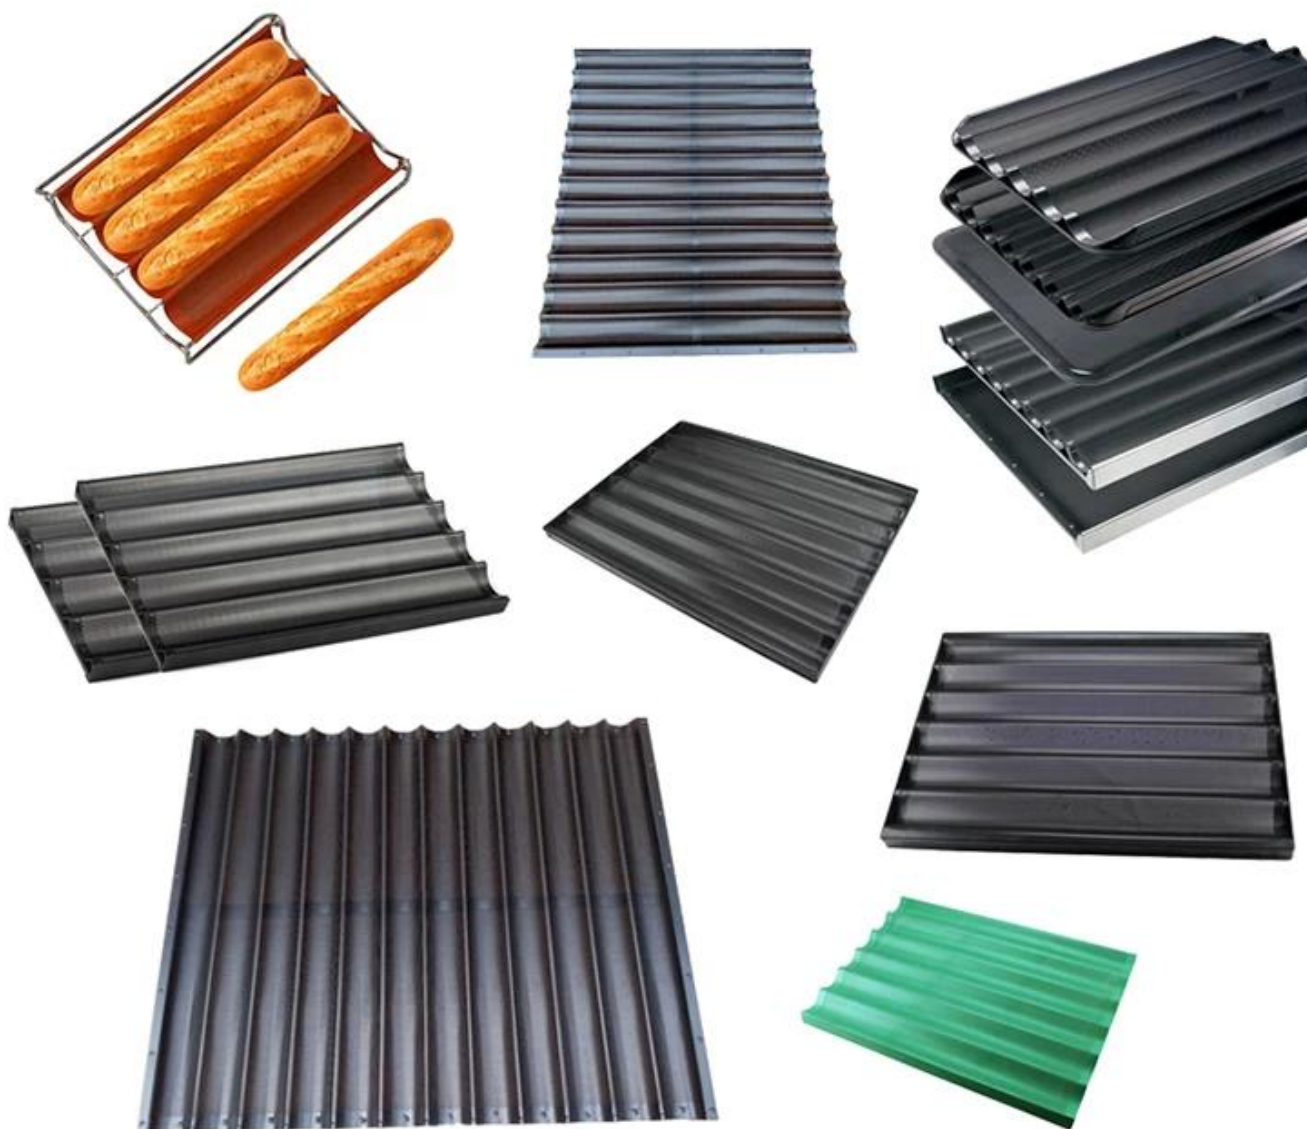

Factory pictures of Tsingbuy baguette pan manufacturer

Get a close glance to our production factory by clicking [album](#)

Contact us

Zoe Lee	TSINGBUY INDUSTRY LIMITED FACTORY PLANET OEM & ODM - Bakeware and Customization	
Tel	+86 186 1186 6087	+86 0755-85234769
Email	marketing@tsingbuy.com	
Skype	+86 186 1186 6087	
Whatsapp	+86 186 1186 6087	
Web	www.chinabakeware.com	
ADD	2 Floor B1 Building, No 22 Dafu Industry park, Guanlan, Longhua District, Shenzhen, China 518110