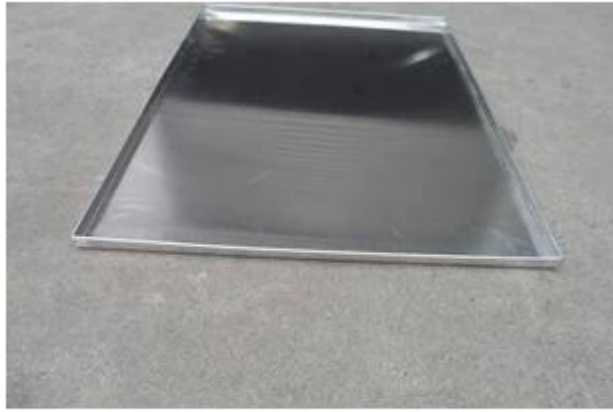

**Zdjęcia produktów :**

**Machine stamped  
perforated / flat design**

**Standard size**

**natural /teflon /silicone coating**

**handmade  
workmanship**

**turnup hem  
right-angle baking tray  
Any size and thickness  
is acceptance**