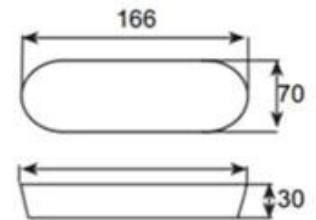

Więcej rodzajów wielowarstwowych blach do pieczenia z aluminium / alusteel

Tsingbuy jest wiodącym profesjonalistą producent wypieków w Chinach. Blacha do pieczenia z wieloma formami to jedna z naszych największych serii sprzedaży. Oprócz [alusteel brytfanka do pieczenia hot dogów](#), mamy ponad 200 wzorów. Oto kilka informacji.