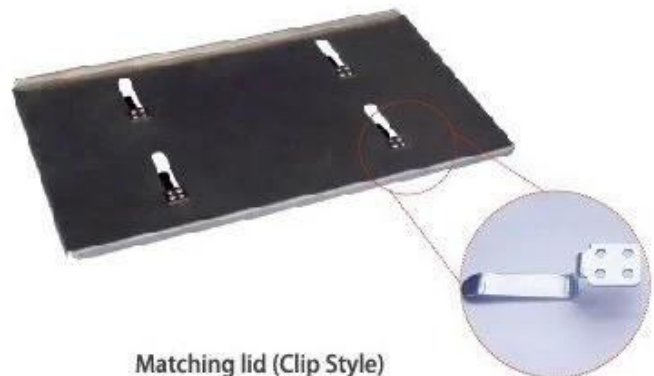

## Customized Single Loaf Pan

- A.Top length of the item
- B.Top width of the item
- C.Bottom length of the item
- D.Bottom width of the item
- H.Height

## Customized Strapped Loaf Pan Sets

- A.Overall Length
- C.Overall Width
- D.Depth
- E.Frame Height
- F.Center-to-center
- G.Pan Distance

Flat handle

Frame handle

no handle

Matching lid (Drop Style)

Matching lid (Clip Style)