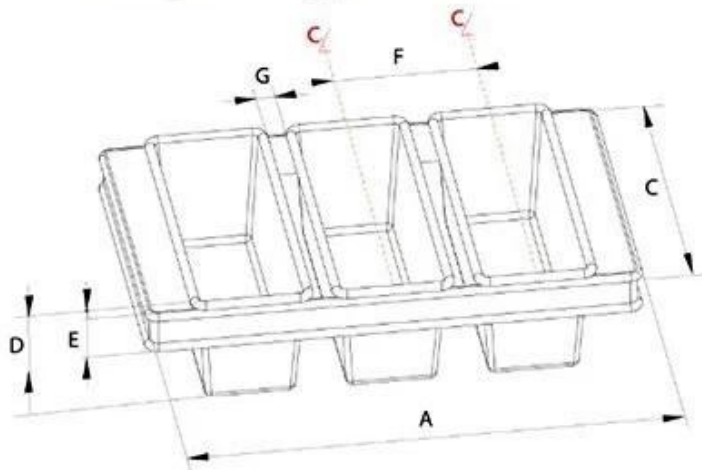

## More Customized Strap Loaf Pans from Tsingbuy

Customized shape  
Customized size  
Rack matched

## Customized Single Loaf Pan

- A.Top length of the item
- B.Top width of the item
- C.Bottom length of the item
- D.Bottom width of the item
- H.Height

## Customized Strapped Loaf Pan Sets

- A.Overall Length
- C.Overall Width
- D.Depth
- E.Frame Height
- F.Center-to-center
- G.Pan Distance

Flat handle

Frame handle

no handle

Matching lid (Drop Style)

Matching lid (Clip Style)