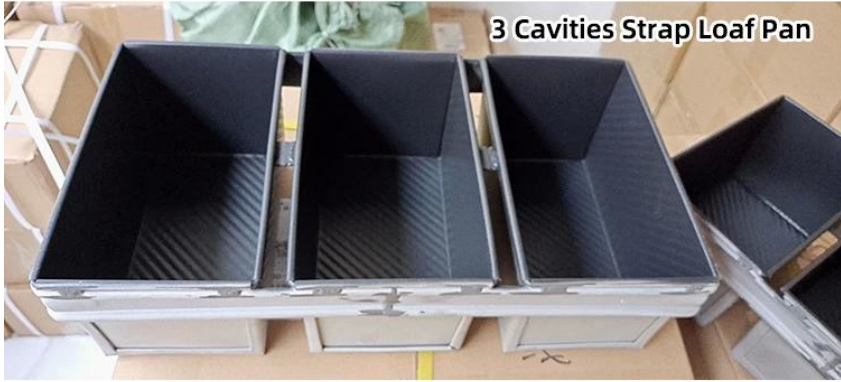

## Single Loaf Pan

**Custom Brand Packing is Available**

Custom Logo

Holes at bottom

Golden Color

Non Stick Corrugated

## ODM & OEM Service

Custom Logo Available

Food Grade  
Non Stick Coated Surface

Custom Made Strap Loaf Pan for Industrial Use

**5 Cavities Strap Loaf Pan**

**5 Cavities Strap Loaf Pan with Lid**

3 Cavities Strap Loaf Pan

4 Cavities Strap Loaf Pan

4 Cavities Strap Loaf Pan

5 Cavities Strap Loaf Pan

5 Cavities Strap Loaf Pan  
Ready for packing and shipping