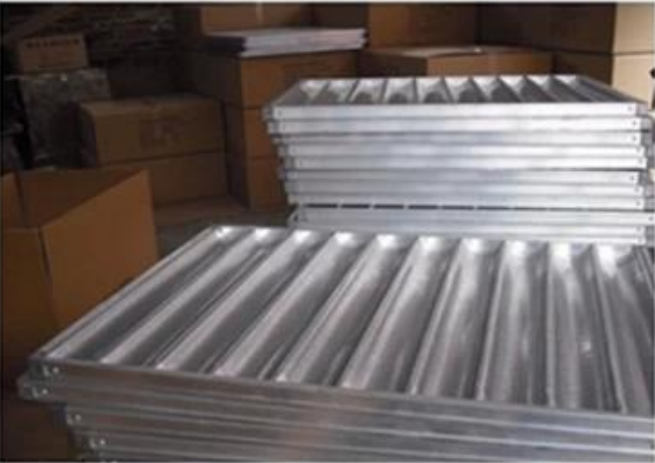

customized single loaf pan

Teflon coating

Silicone coating

Material:

Aluminum alloy

Aluminized steel

More Customized Strap Loaf Pans from Tsingbuy

Zdjęcia fabryczne