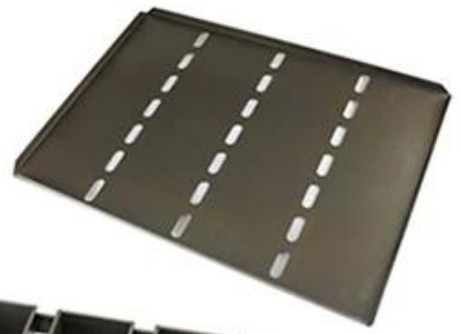

customized single loaf pan

Teflon coating

Silicone coating

Material:

Aluminum alloy

Aluminized steel

More Customized Strap Loaf Pans from Tsingbuy

Zdjęcia fabryczne