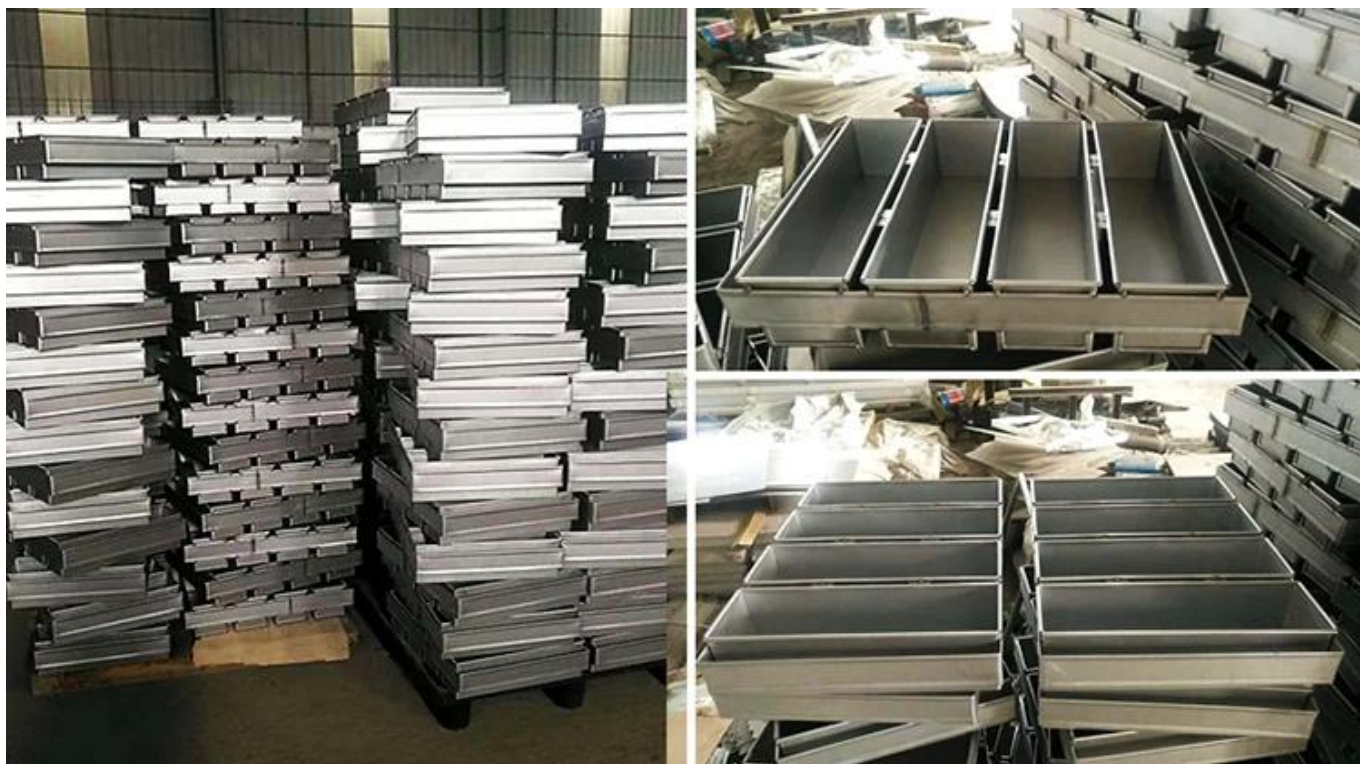

More Customized Strap Loaf Pans from Tsingbuy

customized single loaf pan

Zapraszamy do odwiedzenia nas, [dostawca patelni bochenek](#)

Skontaktuj się z nami

 Zoe Lee		TSINGBUY INDUSTRY LIMITED FACTORY PLANET OEM & ODM - Bakeware and Customization	
 Tel	+86 186 1186 6087	+86 0755-85234769	
 Email	marketing@tsingbuy.com		
 Skype	+86 186 1186 6087		
 Whatsapp	+86 186 1186 6087		
 Web	www.chinabakeware.com		
 ADD	2 Floor B1 Building, No 22 Dafu Industry park, Guanlan, Longhua District, Shenzhen, China 518110		