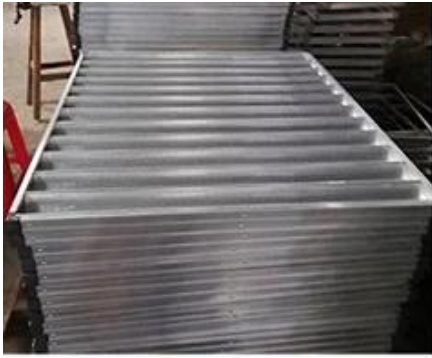

Zdjęcia fabryczne