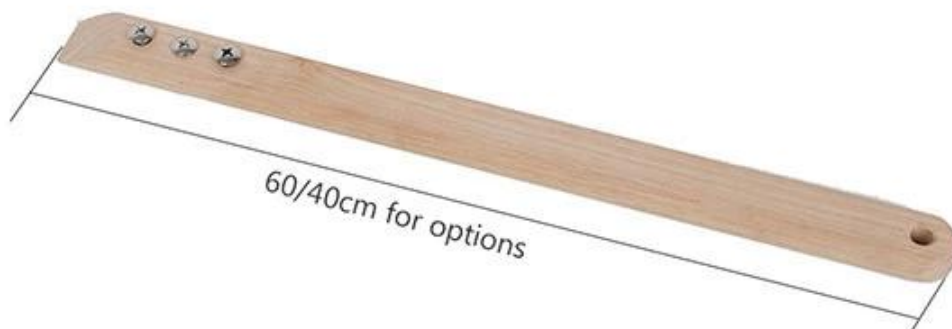

Aluminiowa łopata do pizzy z odczepianym drewnianym uchwytem

Product Size

Size options (inner length*width*outer length)	thickness	handle length
30cm shovel (300*300*400mm)	1.5mm	60/40cm (wood)
30cm shovel (360*350*455mm)	1.5mm	60/40cm (wood)

1.5mm thick aluminum alloy
High temperature resistance to 300°C

**High
Quality
Aluminum**

**Anodized
Surface**

Detachable handle

**Strengthening
bar**

Product Details

Product Shot

Kontakt