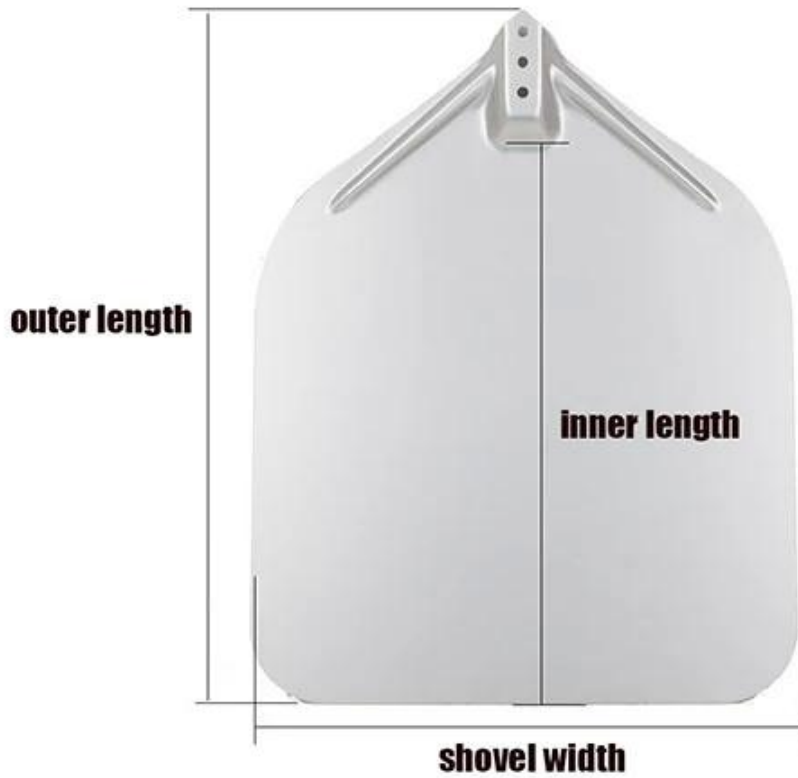

Aluminiowa łopata do pizzy z odczepianym drewnianym uchwytem

Product Size

Size options (inner length*width*outer length)	thickness	handle length
30cm shovel (300*300*400mm)	1.5mm	60/40cm (wood)
30cm shovel (360*350*455mm)	1.5mm	60/40cm (wood)

1.5mm thick aluminum alloy
High temperature resistance to 300°C

**High
Quality
Aluminum**

**Anodized
Surface**

Detachable handle

**Strengthening
bar**

Product Details

Product Shot

Kontakt