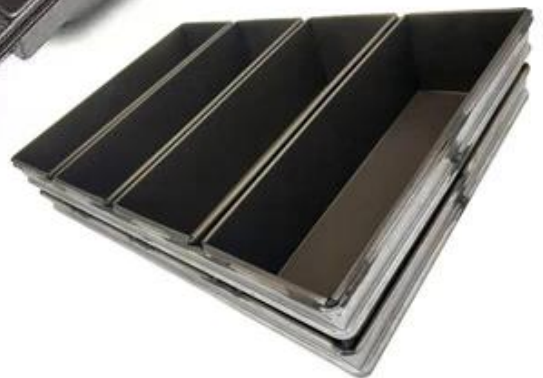

## More Customized Strap Loaf Pans from Tsingbuy

Customized shape  
Customized size  
Rack matched

## Customized Single Loaf Pan

- A.Top length of the item
- B.Top width of the item
- C.Bottom length of the item
- D.Bottom width of the item
- H.Height