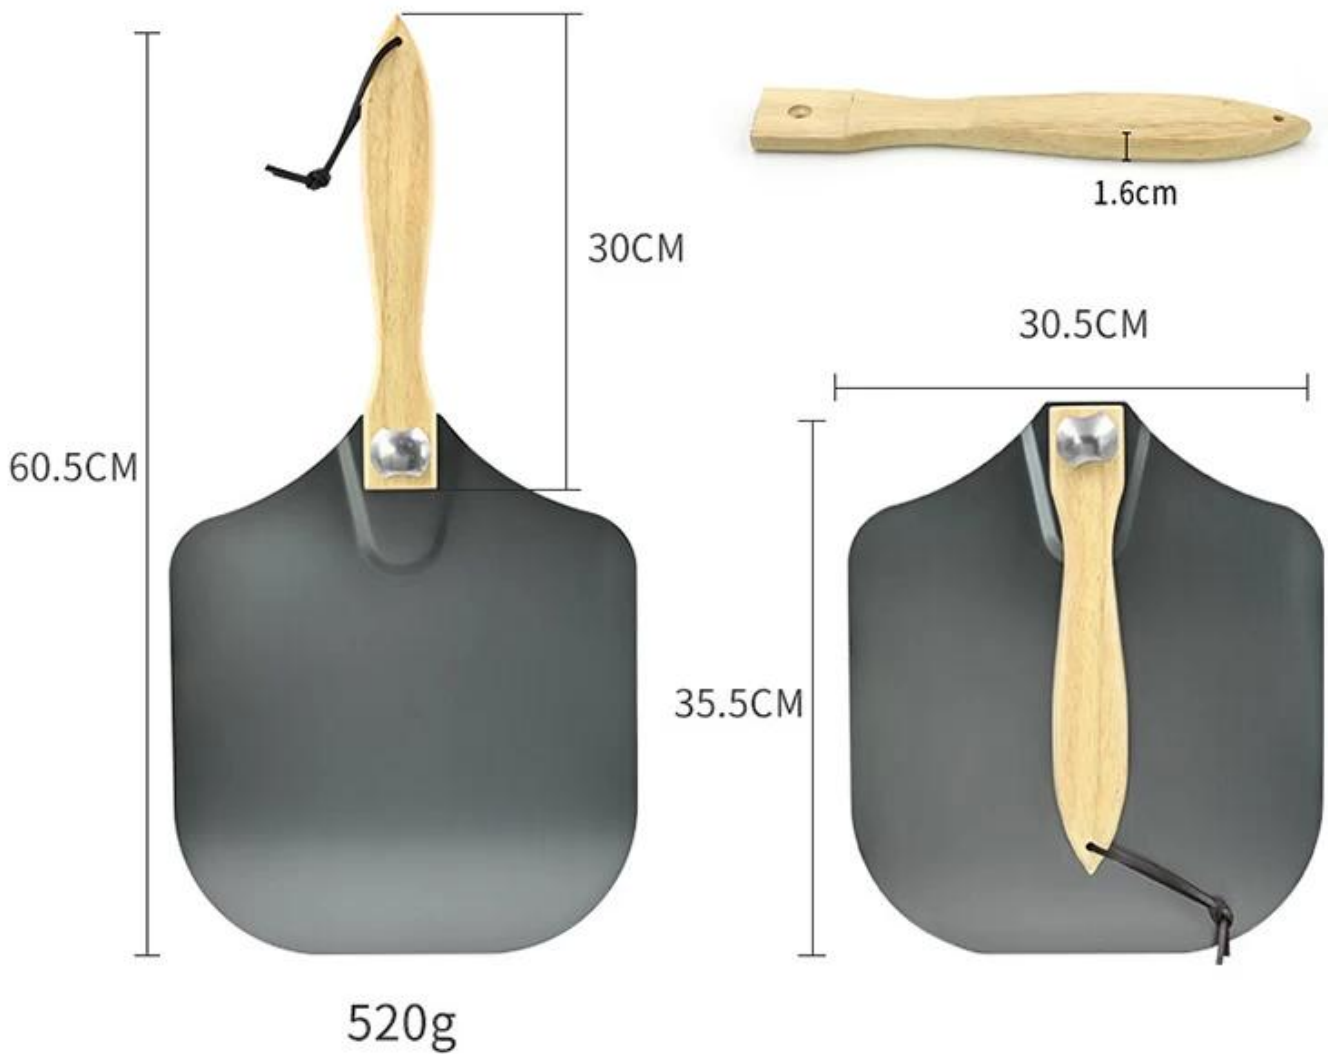

foldable

large surface

healthy and safe

No odor

IT IS EASY AND EVEN FOR ROLLING DOUGH

Be used to transfer cake, bread, pizza safely

# Specifications

product name: aluminum pizza shovel

material: aluminum + rubber wood handle

size: 12x14 inch, 1.5mm thick, 692g

box size: 37x31.5x3.5cm

carton: 15boxes/carton, 38x32x54cm, 11.5KGS