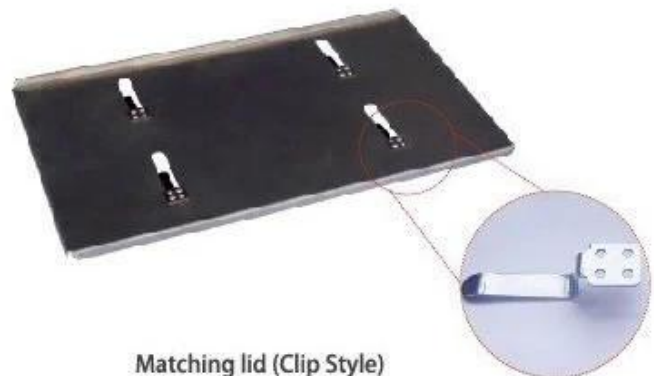

Customized Single Loaf Pan

- A. Top length of the item
- B. Top width of the item
- C. Bottom length of the item
- D. Bottom width of the item
- H. Height

Customized Strapped Loaf Pan Sets

- A. Overall Length
- C. Overall Width
- D. Depth
- E. Frame Height
- F. Center-to-center
- G. Pan Distance

Flat handle

Frame handle

no handle

Matching lid (Drop Style)

Matching lid (Clip Style)

Skontaktuj się z nami

Zoe Lee

TSINGBUY INDUSTRY LIMITED FACTORY PLANET
OEM & ODM - Bakeware and Customization