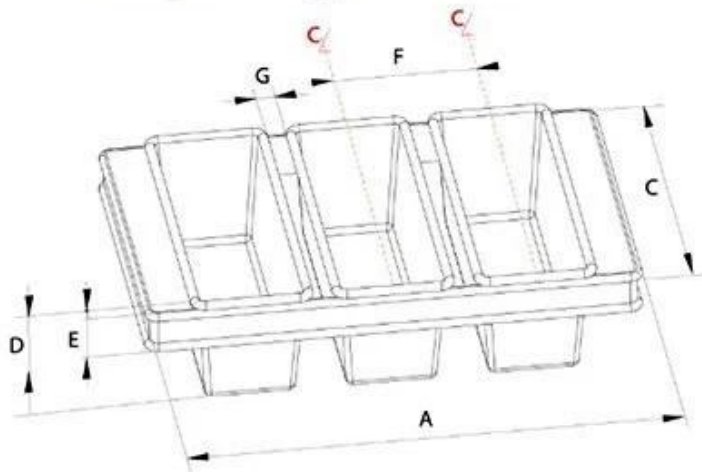

customized single loaf pan

Teflon coating

Silicone coating

Material:

Aluminum alloy

Aluminized steel

More Customized Strap Loaf Pans from Tsingbuy

Customized shape
Customized size
Rack matched

Customized Single Loaf Pan

- A. Top length of the item
- B. Top width of the item
- C. Bottom length of the item
- D. Bottom width of the item
- H. Height

Customized Strapped Loaf Pan Sets

- A. Overall Length
- C. Overall Width
- D. Depth
- E. Frame Height
- F. Center-to-center
- G. Pan Distance