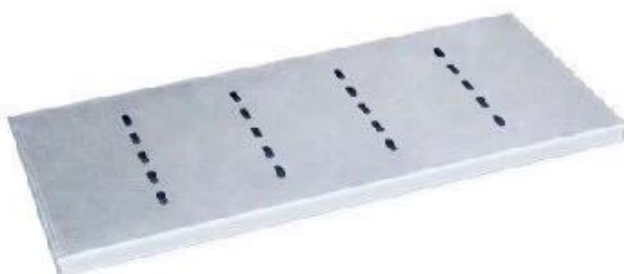

customized single loaf pan

Teflon coating

Silicone coating

Material:

Aluminum alloy

Aluminized steel

More Customized Strap Loaf Pans from Tsingbuy

Customized shape
Customized size
Rack matched

Customized Single Loaf Pan

- A. Top length of the item
- B. Top width of the item
- C. Bottom length of the item
- D. Bottom width of the item
- H. Height

Customized Strapped Loaf Pan Sets

- A. Overall Length
- C. Overall Width
- D. Depth
- E. Frame Height
- F. Center-to-center
- G. Pan Distance

Flat handle

Frame handle

no handle

Matching lid (Drop Style)

Matching lid (Clip Style)

Skontaktuj się z nami

Zoe Lee

TSINGBUY INDUSTRY LIMITED FACTORY PLANET
OEM & ODM - Bakeware and Customization