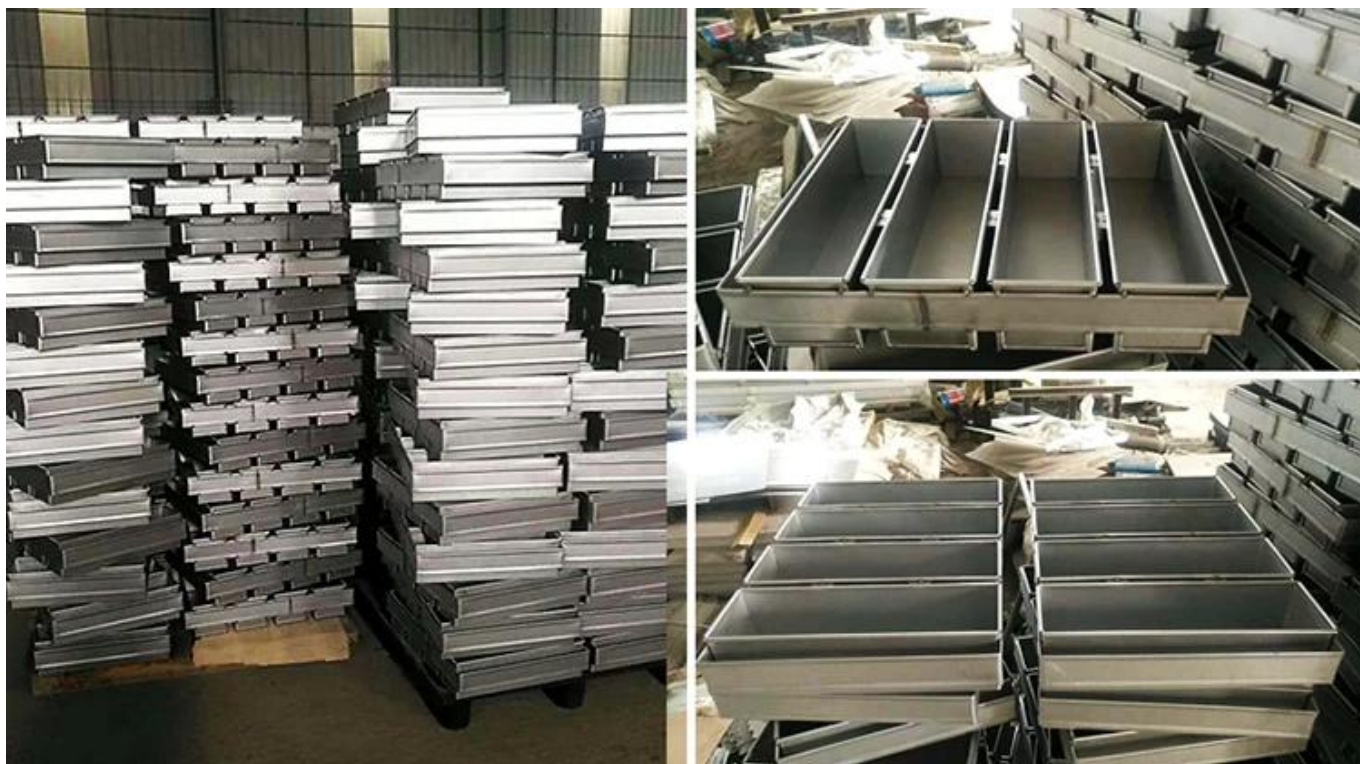

Skontaktuj się z nami

Zoe Lee	TSINGBUY INDUSTRY LIMITED FACTORY PLANET OEM & ODM - Bakeware and Customization	
Tel	+86 186 1186 6087	+86 0755-85234769
Email	marketing@tsingbuy.com	
Skype	+86 186 1186 6087	
Whatsapp	+86 186 1186 6087	
Web	www.chinabakeware.com	
ADD	2 Floor B1 Building, No 22 Dafu Industry park, Guanlan, Longhua District, Shenzhen, China 518110