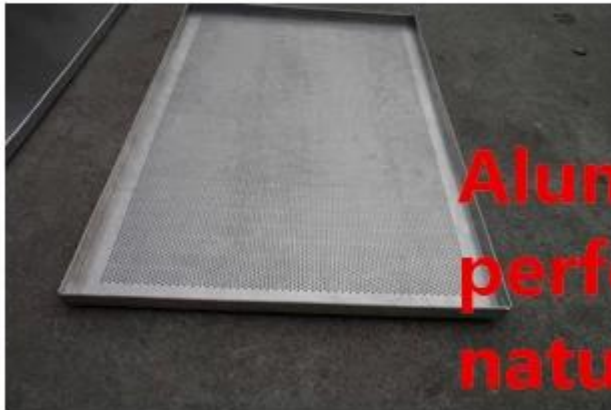

**Right-angle
baking tray**

**Customized size
and thickness**