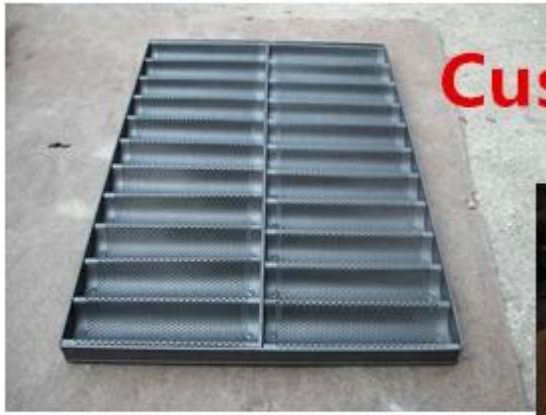

Mga Produkto Mga Larawan :

stainless steel net baguette tray

baguette tray

Open frame /closed frame

Natural/teflon/silicone coating

Aluminum/stainless steel frame

baguette tray

open frame baguette tray

aluminum frame

natural/teflon/silicone coating

Closed frame
Aluminum frame
Natural/teflon/silicone coating

Customized design

Customized size

Kakayahang Customized

Paglalarawan ng Item	Open tray na baguette tray	Cluma na frame na baguette tray	Stainless steel grid baguette tray
Code ng Item	TSFP01	TSFP02	TSFP03
Materyal	Aluminum Stakit bakal	Aluminum	Stakit bakal
Sukat	400 * 600 * 43 mm 460 * 720 * 43 mm 600 * 800 * 43 mm Cang ustomized size ay isangmasyado	400 * 600 * 43 mm 460 * 720 * 43 mm 500 * 700 * 43 mm 600 * 800 * 43 mm Ang pinapasadyang sukat ay katanggap-tanggap	600 * 800 * 60 mm 800 * 1000 * 40 mm ang na-customize na laki ay isangmasyado
Kapal	1.0 / 1.2 / 1.5 mm Any kapal	1.0 / 1.2 / 1.5mm Any kapal	0.4 mm Any kapal