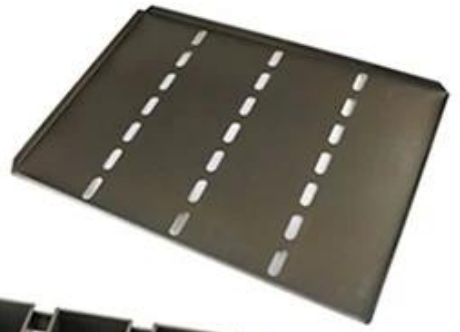

Silicone coating

Material:

Aluminum alloy

Aluminized steel

More Customized Strap Loaf Pans from Tsingbuy

Customized shape
Customized size
Rack matched

Mga larawan ng pabrika

Loaf Pan