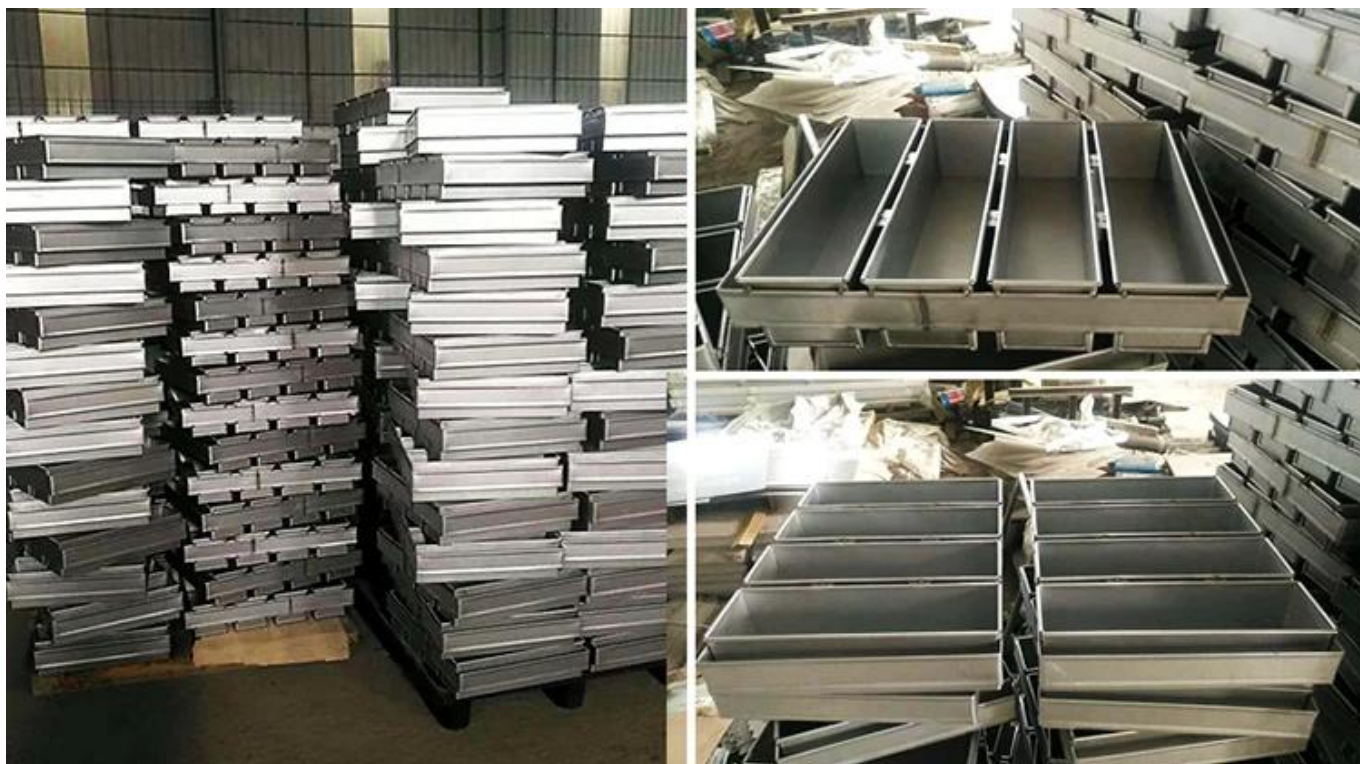

Tungkol sa atin

Zoe Lee	TSINGBUY INDUSTRY LIMITED FACTORY PLANET OEM & ODM - Bakeware and Customization	
Tel	+86 186 1186 6087 +86 0755-85234769	
Email	marketing@tsingbuy.com	
Skype	+86 186 1186 6087	
Whatsapp	+86 186 1186 6087	
Web	www.chinabakeware.com	
ADD	2 Floor B1 Building, No 22 Dafu Industry park, Guanlan, Longhua District, Shenzhen, China 518110