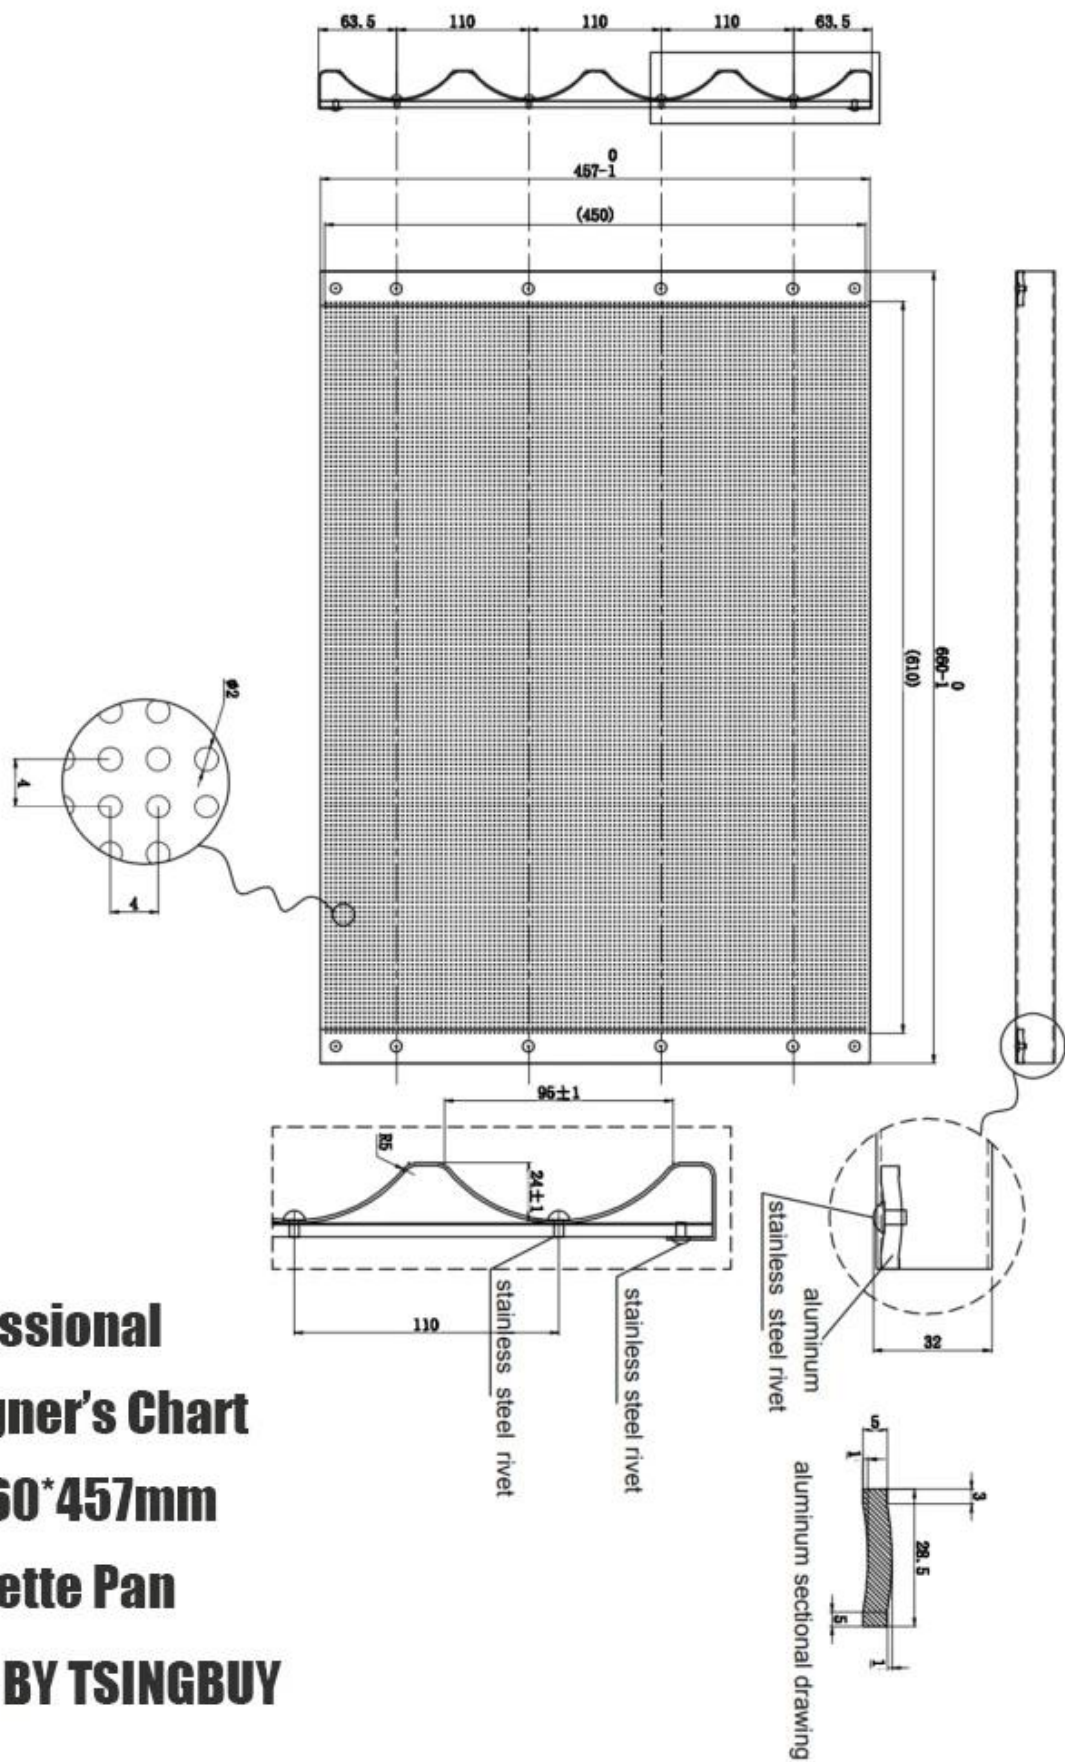

**Professional
Designer's Chart
for 660*457mm
Baguette Pan
— BY TSINGBUY**

Higit pang mga uri ng baguette pan

Mga larawan ng pabrika ng baguette tray

Makipag-ugnayan sa amin

 Zoe Lee		TSINGBUY INDUSTRY LIMITED FACTORY PLANET OEM & ODM - Bakeware and Customization	
Tel	+86 186 1186 6087	+86 0755-85234769	
Email	marketing@tsingbuy.com		
Skype	+86 186 1186 6087		
Whatsapp	+86 186 1186 6087		
Web	www.chinabakeware.com		
ADD	2 Floor B1 Building, No 22 Dafu Industry park, Guanlan, Longhua District, Shenzhen, China 518110		