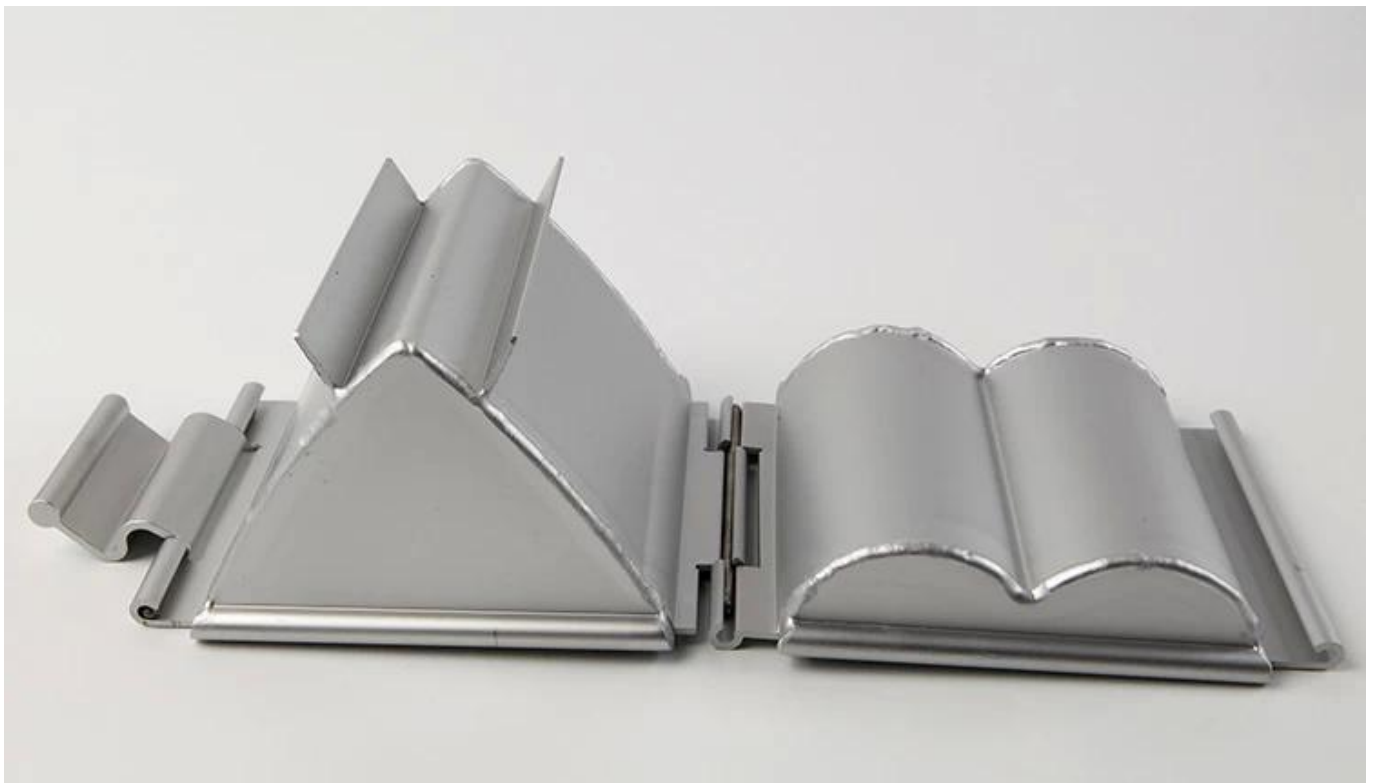

S heart shape
outer size: 115x125x90mm
inner size: 86x86x100mm

L heart shape
outer size: 115x140x110mm
inner shape: 105x100x100mm

1.8mm thick aluminum alloy

anodized surface

drop-on-off cover for easier demoulding

smooth welding
firm and durable

Aluminum
Alloy
Toast
Bread
Mould

Anodizid surface treatment na katangian:

1. Chemical kaagnasan pagtutol - alkalina at acid pagtutol
2. Walang oksihenasyon --- malinis, malinis, non-nakakalason at mahabang buhay serbisyo
3. Kalinisan - matugunan ang mga kinakailangan ng pagkain kalinisan
4. Mataas na lakas, 9-11 na degree katigasan, malakas at matibay
5. Ang materyal ay liwanag, at ang mga tiyak na gravity ay lamang 1/3 ng na ng bakal, na kung saan ay mas magaan
6. Mabilis init transfer, pag-save ng baking oras at gastos