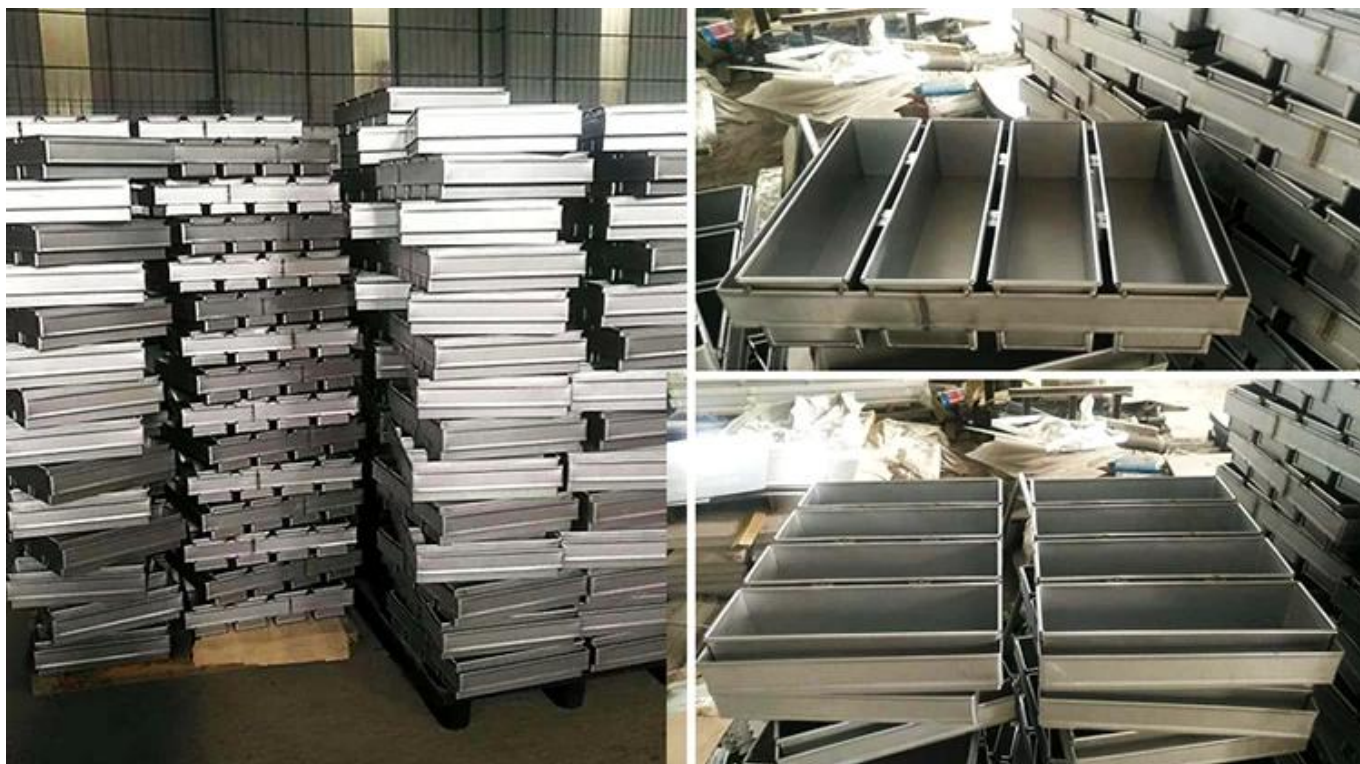

More Customized Strap Loaf Pans from Tsingbuy

customized single loaf pan

Maligayang pagdating upang bisitahin kami, [strap loaf pan supplier](#)

Makipag-ugnayan sa amin

 Zoe Lee		TSINGBUY INDUSTRY LIMITED FACTORY PLANET OEM & ODM - Bakeware and Customization	
 Tel	+86 186 1186 6087	+86 0755-85234769	
 Email	marketing@tsingbuy.com		
 Skype	+86 186 1186 6087		
 Whatsapp	+86 186 1186 6087		
 Web	www.chinabakeware.com		
 ADD	2 Floor B1 Building, No 22 Dafu Industry park, Guanlan, Longhua District, Shenzhen, China 518110		