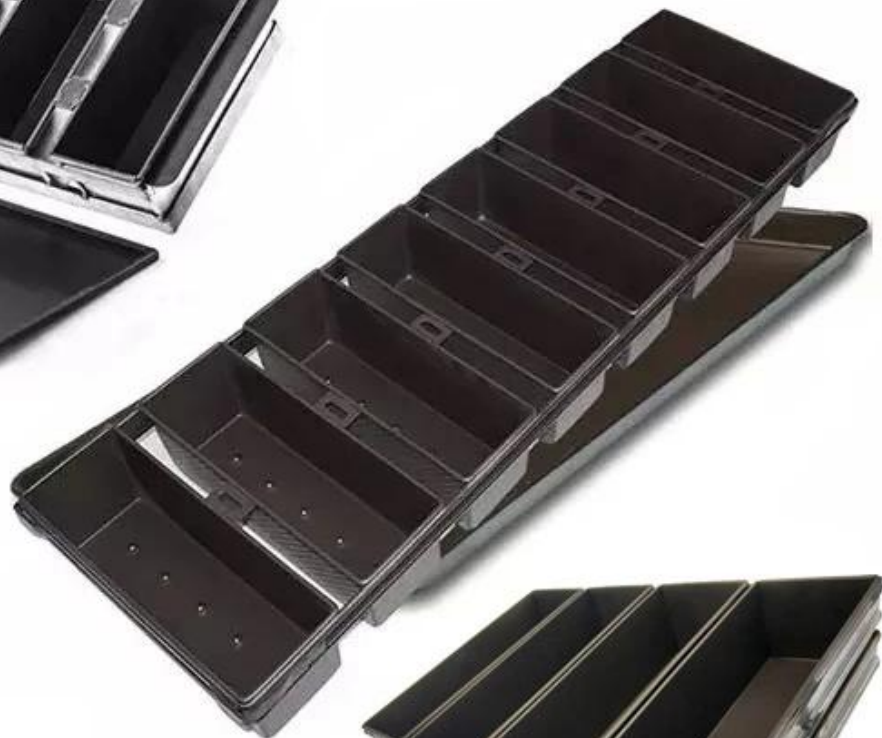

# customized single loaf pan

Teflon coating

Silicone coating

Material:

Aluminum alloy

Aluminized steel

## More Customized Strap Loaf Pans from Tsingbuy

Customized shape  
Customized size  
Rack matched