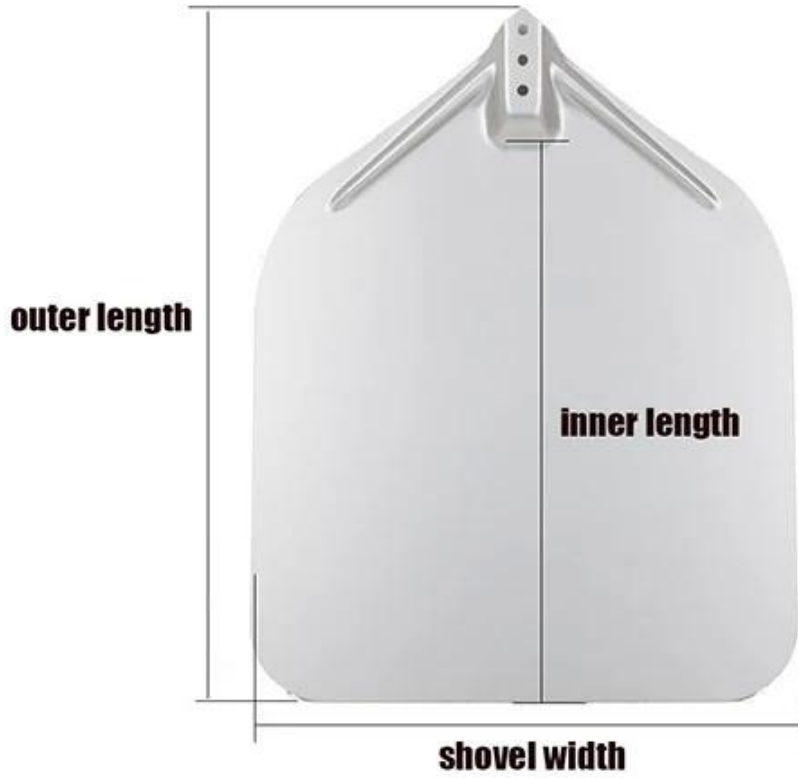

# Product Size

---

Size options ( inner length*width*outer length)	thickness	handle length
30cm shovel (300*300*400mm)	1.5mm	60/40cm (wood)
30cm shovel (360*350*455mm)	1.5mm	60/40cm (wood)

**1.5mm thick aluminum alloy**  
**High temperature resistance to 300°C**