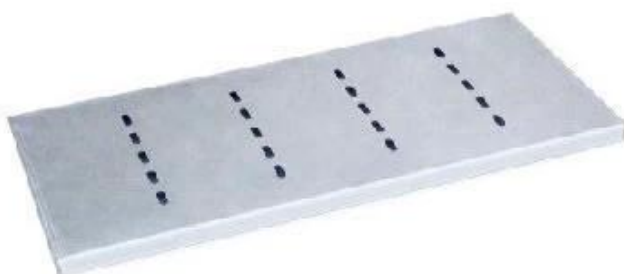

More Customized Strap Loaf Pans from Tsingbuy

Customized Single Loaf Pan

- A. Top length of the item
- B. Top width of the item
- C. Bottom length of the item
- D. Bottom width of the item
- H. Height

Customized Strapped Loaf Pan Sets

- A. Overall Length
- C. Overall Width
- D. Depth
- E. Frame Height
- F. Center-to-center
- G. Pan Distance

Flat handle

Frame handle

no handle

Matching lid (Drop Style)

Matching lid (Clip Style)

Customized shape
Customized size
Rack matched