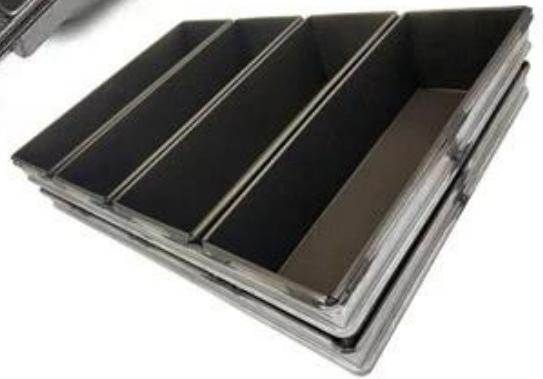

More Customized Strap Loaf Pans from Tsingbuy

Customized Single Loaf Pan

- A. Top length of the item
- B. Top width of the item
- C. Bottom length of the item
- D. Bottom width of the item
- H. Height

Customized Strapped Loaf Pan Sets

- A. Overall Length
- C. Overall Width
- D. Depth
- E. Frame Height
- F. Center-to-center
- G. Pan Distance

Flat handle

Frame handle

no handle

Matching lid (Drop Style)

Matching lid (Clip Style)

Customized shape
Customized size
Rack matched