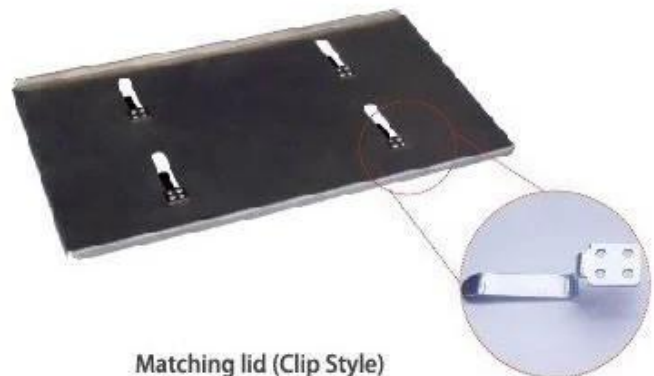

More Customized Strap Loaf Pans from Tsingbuy

Customized Single Loaf Pan

- A. Top length of the item
- B. Top width of the item
- C. Bottom length of the item
- D. Bottom width of the item
- H. Height

Customized Strapped Loaf Pan Sets

- A. Overall Length
- C. Overall Width
- D. Depth
- E. Frame Height
- F. Center-to-center
- G. Pan Distance

Flat handle

Frame handle

no handle

Matching lid (Drop Style)

Matching lid (Clip Style)

Customized shape
Customized size
Rack matched