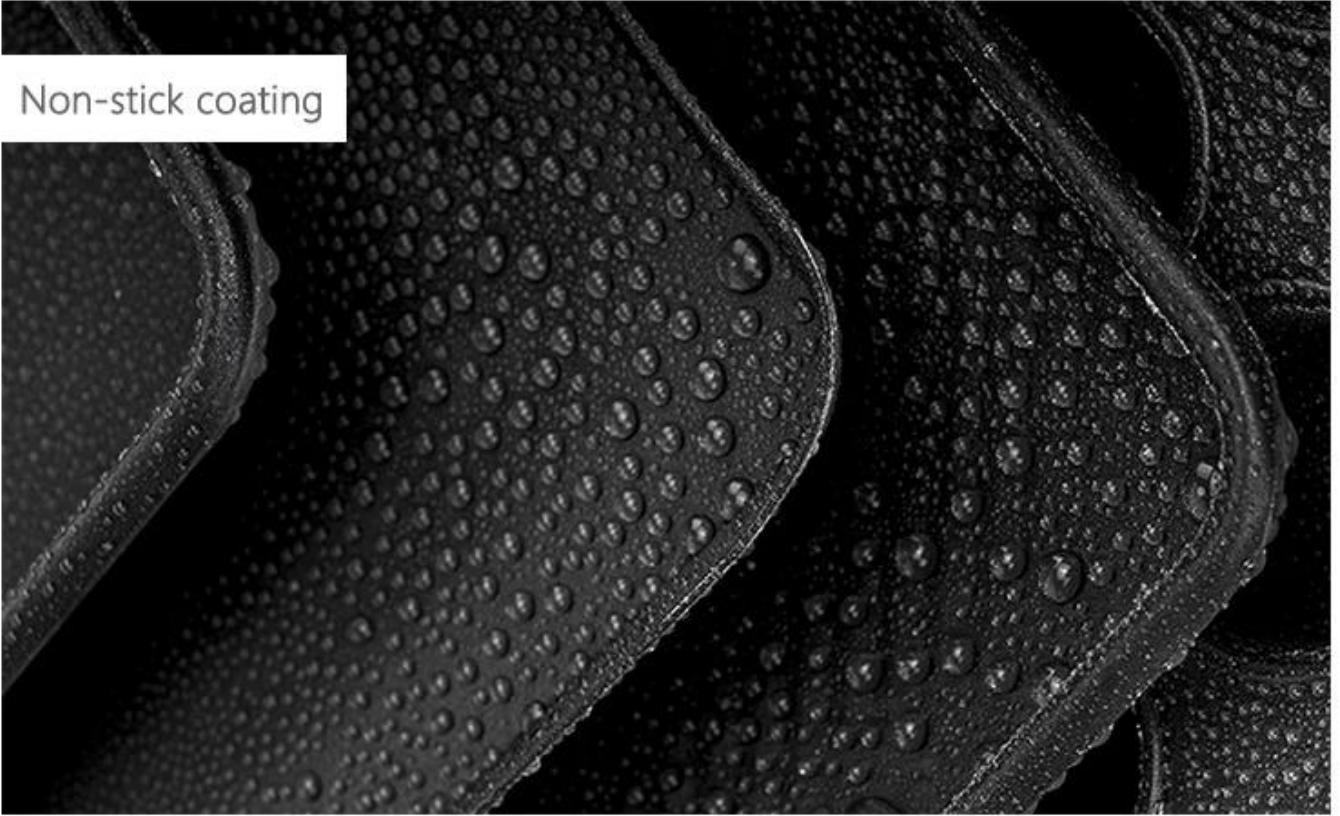

Non-stick coating

Sheet pan factory sa China at Shipping Pictures