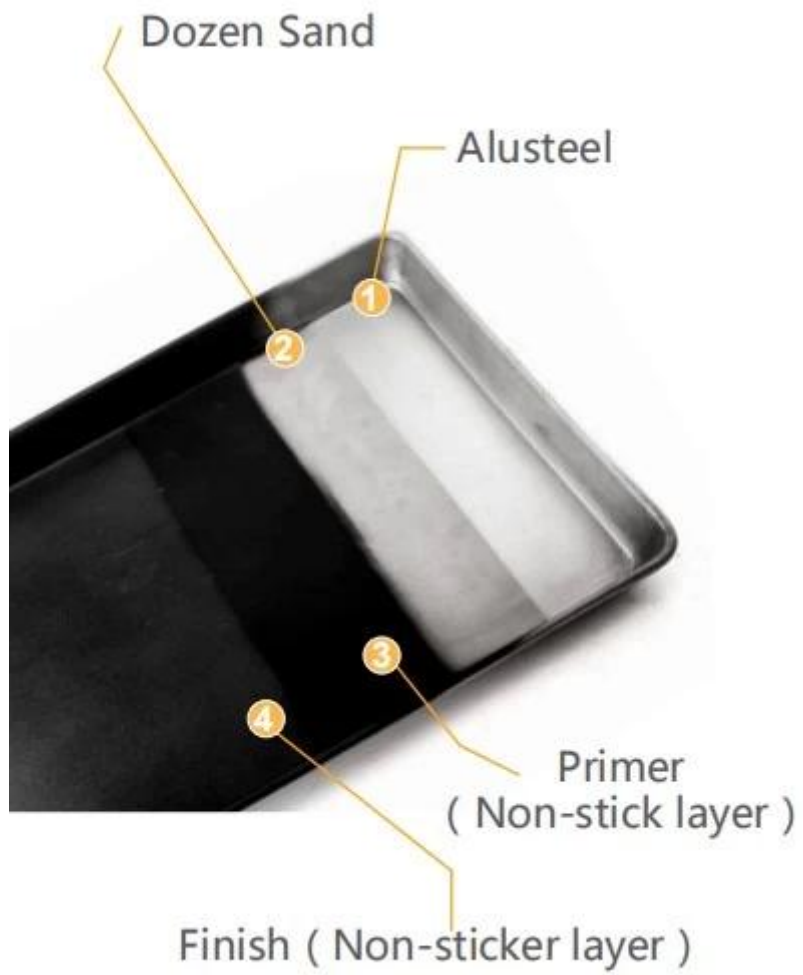

**Mga larawan ng non-stick corrugated alusteel baking sheet pan**

Natural (no coating)

30mm in height

Natural (no coating)

natural (no coating)

**Detalye ng non-stick corrugated alusteel baking sheet pan**