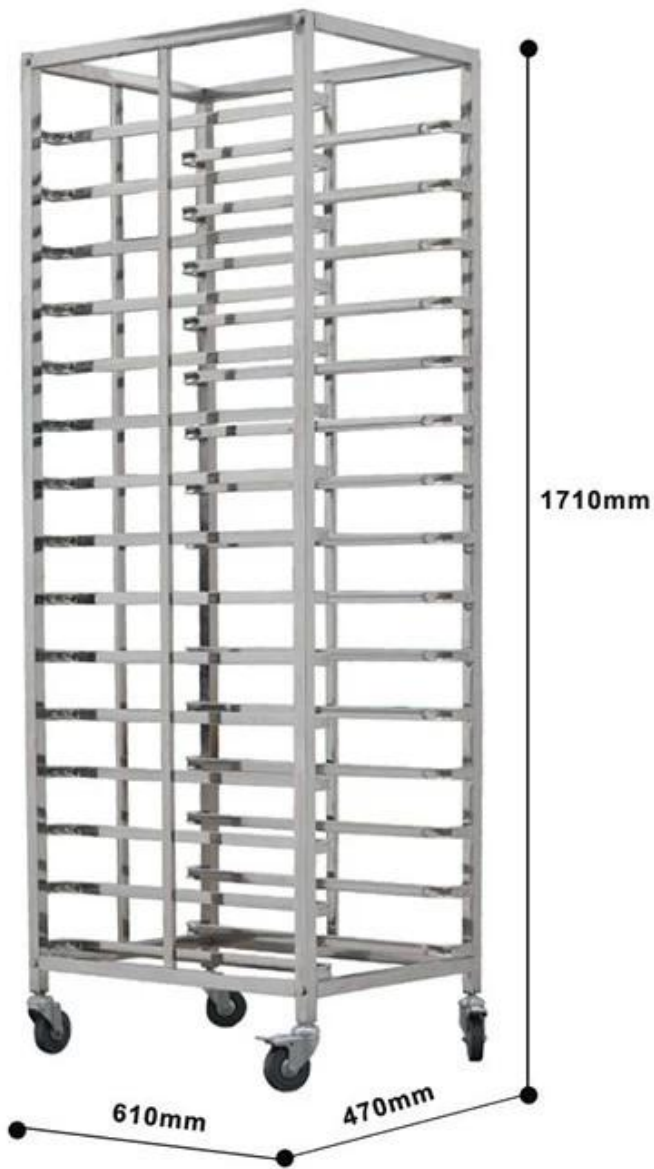

Detachable, Easy to Assemble

Multiple functions: suitable for holding baking sheet trays, cooling racks, strap bread loaf pans, baguette pans, cupcake muffin pans etc

Capacity: 32 trays

Suitable tray size:
400*600mm

Bakery trolley size:
920*620*1735mm

Packing size:
1620*660*140mm

Features:
L shaped sheet runners

Capacity: 15 trays

Suitable for tray size:
400*600mm

Bakery trolley size:
620*470*1700mm

Features:

L shaped sheet runners

Capacity: 15 trays

Suitable for tray size:
400*600mm

Bakery trolley size:
620*470*1700mm

Capacity: 30 trays

Suitable for tray size:
400*600mm

Bakery trolley size:
915*610*1880mm

Capacity: 15 trays

Suitable for tray size:
400*600mm

Bakery trolley size:
620*470*1710mm

Packing Show

Customizable

6 layers for 6 pcs 400*600mm trays

Wide application scenarios

D hindi kinakalawang na asero rotary bakery oven rack trolley sa aming customer ng pabrika ng pagkain