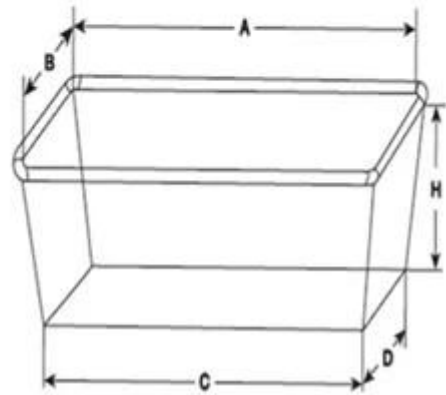

#### PLEASE NOTE:

1. The dimensions of a single mould (A, B, C, D, H)
2. The number of moulds in a tin set
3. Type of the frame - Projecting (with handles) or Closed (adjacent) frame
4. Outside dimensions of the frame
5. Oven rack dimensions: (X, Y, Z)
6. Runner (shelve) size in mm
7. Type of coating: no coating, PFA, FEP, Silicone, blackened outside

**Dimensions of the mould:**

- A = length of the top (inside)
- B = width of the top (inside)
- C = length of the bottom (outside)
- D = width of the bottom (outside)
- H = height (inside)

**Dimensions of the rack:**