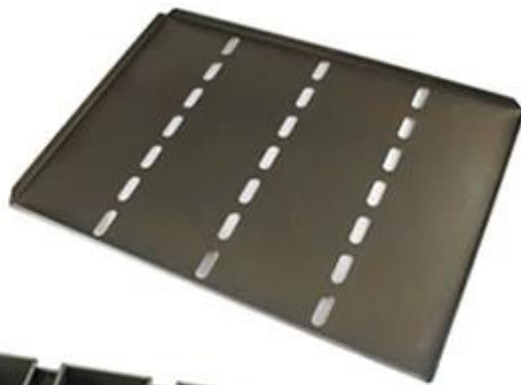

- X = width of the oven rack
- Y = free opening between the runners (shelves)
- Z = distance between the runners (shelves)

**Higit pang mga pattern ng strap loaf pan mula sa Tsingbuy Strap tinapay pan supplier**