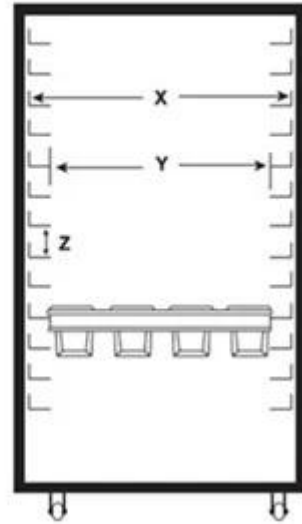

#### PLEASE NOTE:

1. The dimensions of a single mould (A, B, C, D, H)
2. The number of moulds in a tin set
3. Type of the frame - Projecting (with handles) or Closed (adjacent) frame
4. Outside dimensions of the frame
5. Oven rack dimensions: (X, Y, Z)
6. Runner (shelve) size in mm
7. Type of coating: no coating, PFA, FEP, Silicone, blackened outside

**Dimensions of the mould:**

- A = length of the top (inside)
- B = width of the top (inside)
- C = length of the bottom (outside)
- D = width of the bottom (outside)
- H = height (inside)

**Dimensions of the rack:**

- X = width of the oven rack
- Y = free opening between the runners (shelves)
- Z = distance between the runners (shelves)

**Higit pang mga pattern ng strap loaf pan mula sa Tsingbuy Strap tinapay pan supplier**