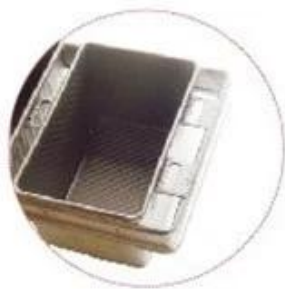

Customized Single Loaf Pan

- A.Top length of the item
- B.Top width of the item
- C.Bottom length of the item
- D.Bottom width of the item
- H.Height

Customized Strapped Loaf Pan Sets

- A. Overall Length
- C. Overall Width
- D. Depth
- E. Frame Height
- F. Center-to-center
- G. Pan Distance

Flat handle

Frame handle

no handle

Matching lid (Drop Style)

Matching lid (Clip Style)

Factory Pictures of Loaf Pan Wholesale China

tungkol sa atin

Ang Tsingbuy Industry Limited ay naging isa sa mga pangyayari [Tagagawa ng China bakeware](#) sa commercial at home bakeware industry. Magtapos ng higit sa 12 taon na karanasan focusing sa pananaliksik, pagbuo at paggawabakeware takip sheet pan, multi-magkaroon ng amag pan, tinapay pan / toast lata, baguettetray, kawali pan, [OEM industrial cup tray](#), pizza pan at iba pang mga baking relatedtools.